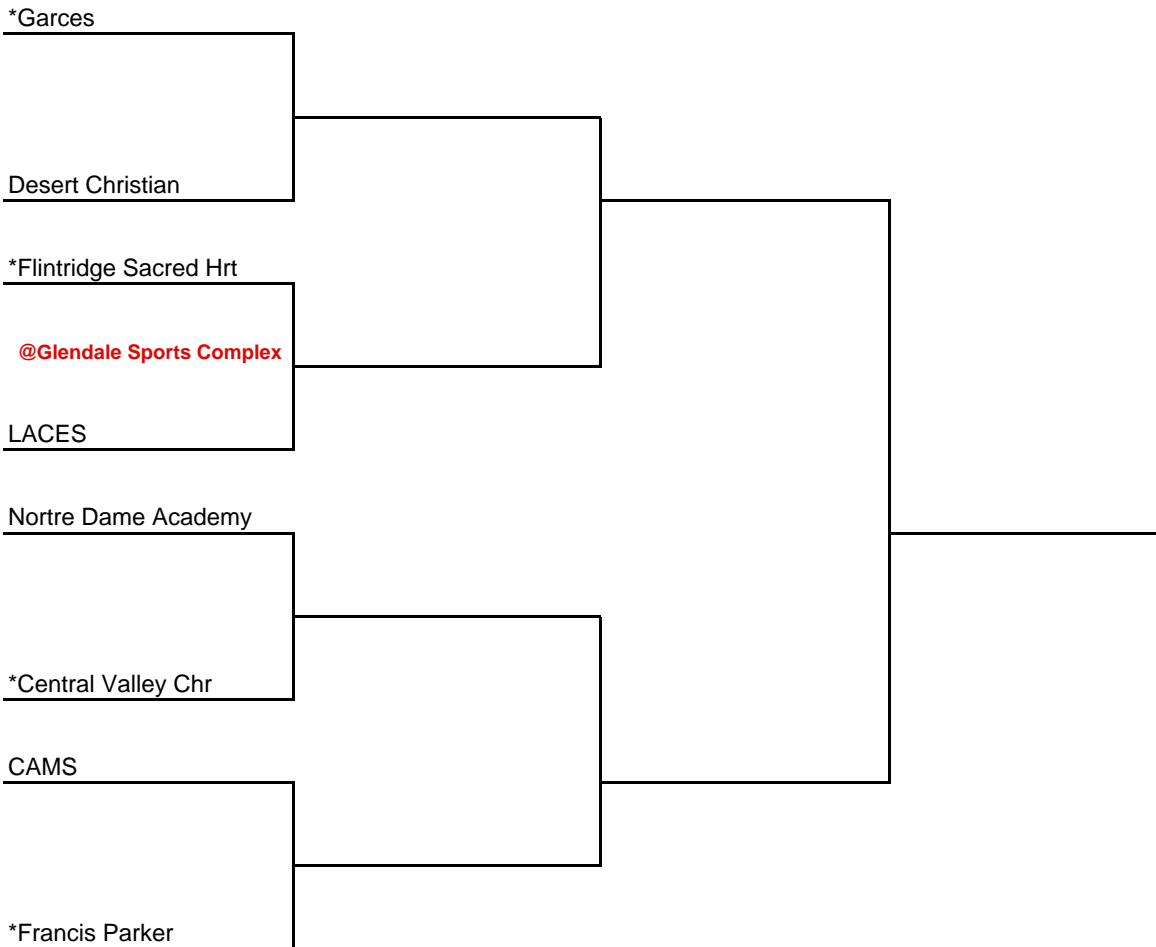

www.cifstate.org

2010 CIF SOUTHERN CALIFORNIA
REGIONAL SOCCER CHAMPIONSHIPS
GIRLS DIVISION III

FARMERS

ROUND I	REGIONAL SEMIFINALS	REGIONAL FINALS
Monday, March 8, 2010	Wednesday, March 10, 2010	Friday, March 12, 2010
<i>Home Sites, 4:00pm</i>	<i>Home Sites, 4:00pm</i>	<i>Warren High School, 5:00pm</i>

Seeded Teams

1 Garces, Bakersfield (CS) 18-3-4	5 LACES, Los Angeles (LAS) 8-6-2
2 Francis Parker, San Diego (SDS) 13-12-2	6 Notre Dame Academy, Los Angeles (SS) 19-3-3
3 Central Valley Chr, Visalia (CS) 22-3	7 CAMS, Carson (SS) 16-3
4 Flintridge Sacred Hrt, La Canada (SS) 19-2-3	8 Desert Christian, Lancaster (SS) 23-1-1

* Indicates host school.
Round I and Regional Semifinal games to be played at 4:00pm, unless otherwise noted.
Host school is determined by seeding in all rounds.