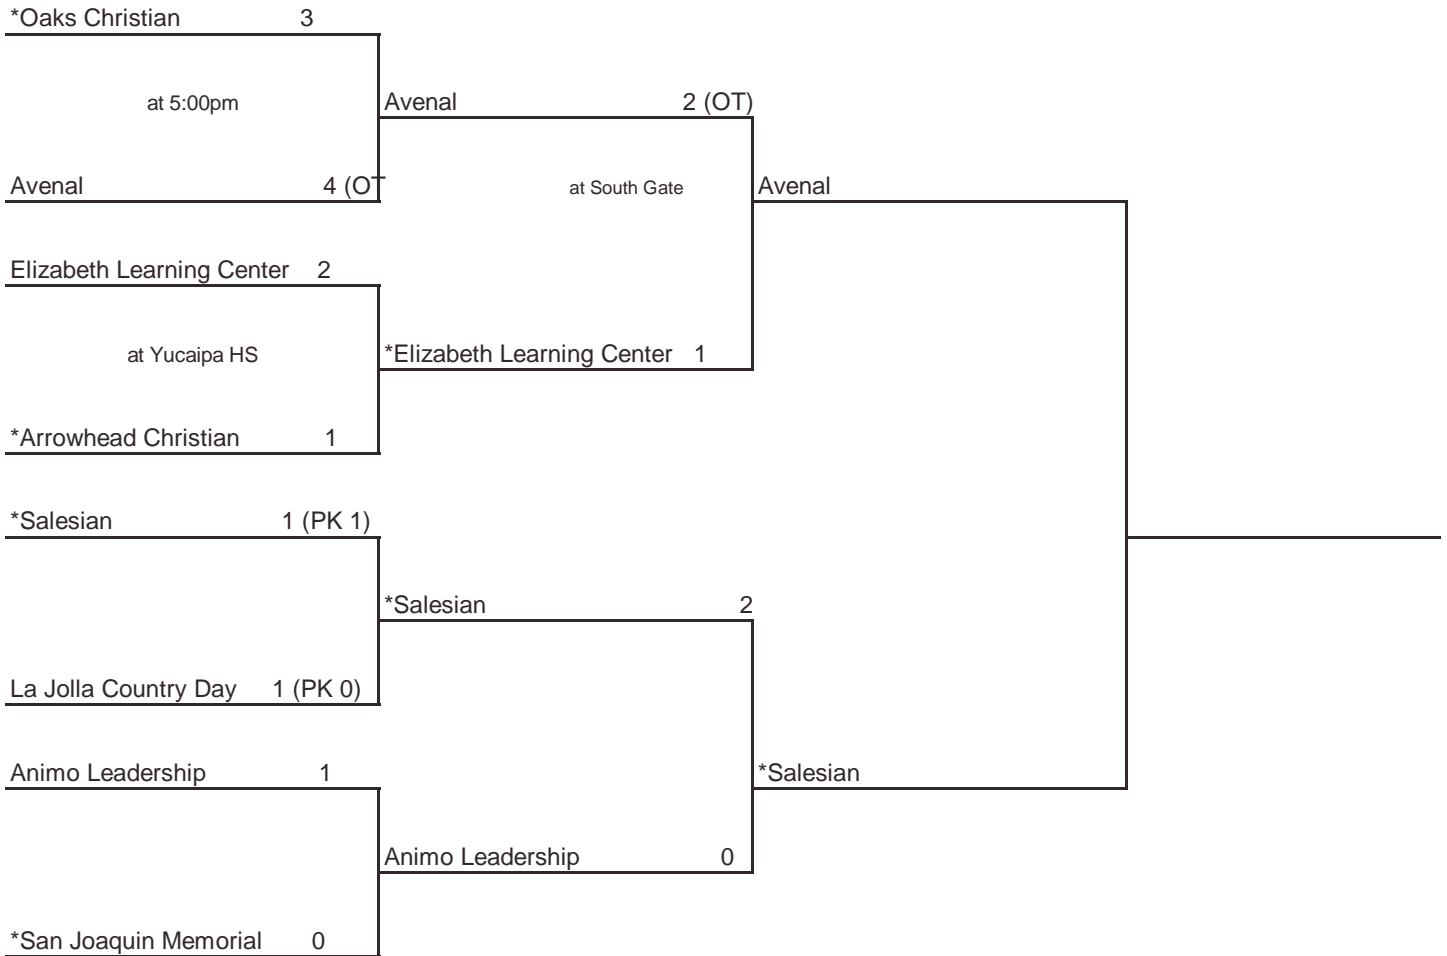

* Indicates host school.

Round I and Regional Semifinal games to be played at 5pm, unless otherwise noted. Host school is determined by seeding in all rounds.

www.cifstate.org

2008 CIF SOUTHERN CALIFORNIA REGIONAL SOCCER CHAMPIONSHIPS BOYS DIVISION III

ROUND I

Tuesday, March 4, 2008
Home Sites, 5:00pm

REGIONAL SEMIFINALS

Thursday, March 6, 2008
Home Sites, 5:00pm

REGIONAL FINALS

Saturday, March 8, 2008
Warren High School, 10:30am

Seeded Teams

- | | |
|--|---|
| 1 Oaks Christian, Westlake Village (SS) 19-4-3 | 5 Elizabeth Learning Center, Cudahy (LAS) 9-8-3 |
| 2 San Joaquin Memorial, Fresno (CS) 15-15 | 6 La Jolla Country Day (SDS) 22-3-3 |
| 3 Salesian, Los Angeles (SS) 18-1 | 7 Animo Leadership, Inglewood (SS) 23-3-3 |
| 4 Arrowhead Christian, Redlands (SS) 23-1-3 | 8 Avenal (CS) 17-3-6 |

* Indicates host school.

Round I and Regional Semifinal games to be played at 5pm, unless otherwise noted. Host school is determined by seeding in all rounds.