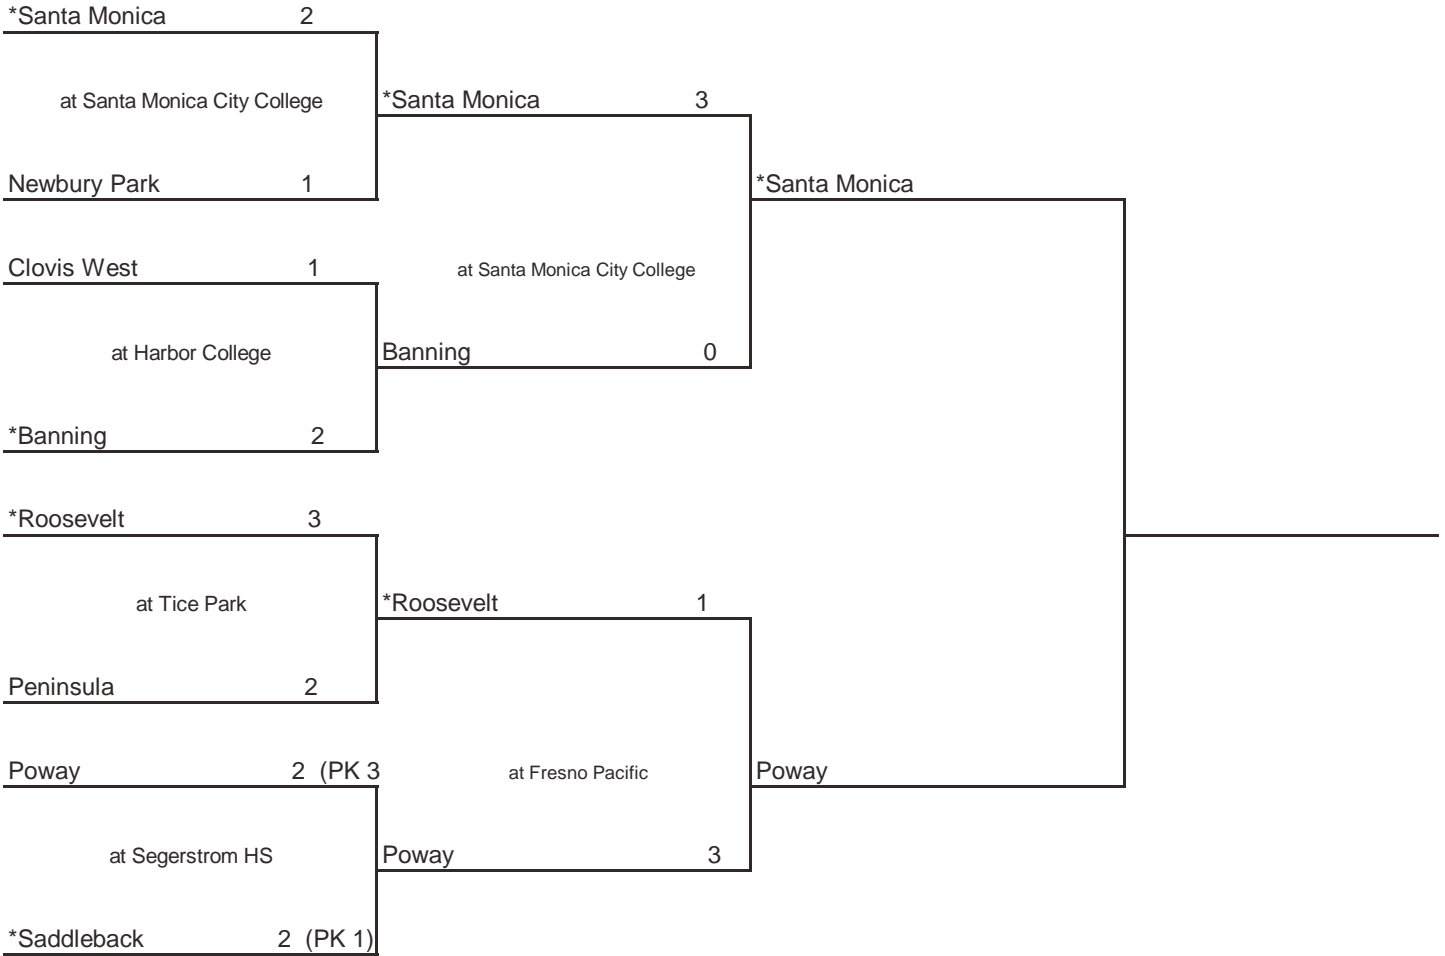

www.cifstate.org

2008 CIF SOUTHERN CALIFORNIA REGIONAL SOCCER CHAMPIONSHIPS BOYS DIVISION I

ROUND I

Tuesday, March 4, 2008
Home Sites, 5:00pm

REGIONAL SEMIFINALS

Thursday, March 6, 2008
Home Sites, 5:00pm

REGIONAL FINALS

Saturday, March 8, 2008
Warren High School, 1:00pm

Seeded Teams

- 1 Santa Monica (SS) 26-0-1
- 2 Saddleback, Santa Ana (SS) 23-3-1
- 3 Roosevelt, Fresno (CS) 19-4-5
- 4 Banning, Wilmington (LAS) 16-4-4
- 5 Clovis West, Fresno (CS) 16-4-4
- 6 Peninsula, Rolling Hills Estates (SS) 15-6-5
- 7 Poway (SDS) 20-2-4
- 8 Newbury Park (SS) 12-5-4

* Indicates host school.

Round I and Regional Semifinal games to be played at 5pm, unless otherwise noted. Host school is determined by seeding in all rounds.