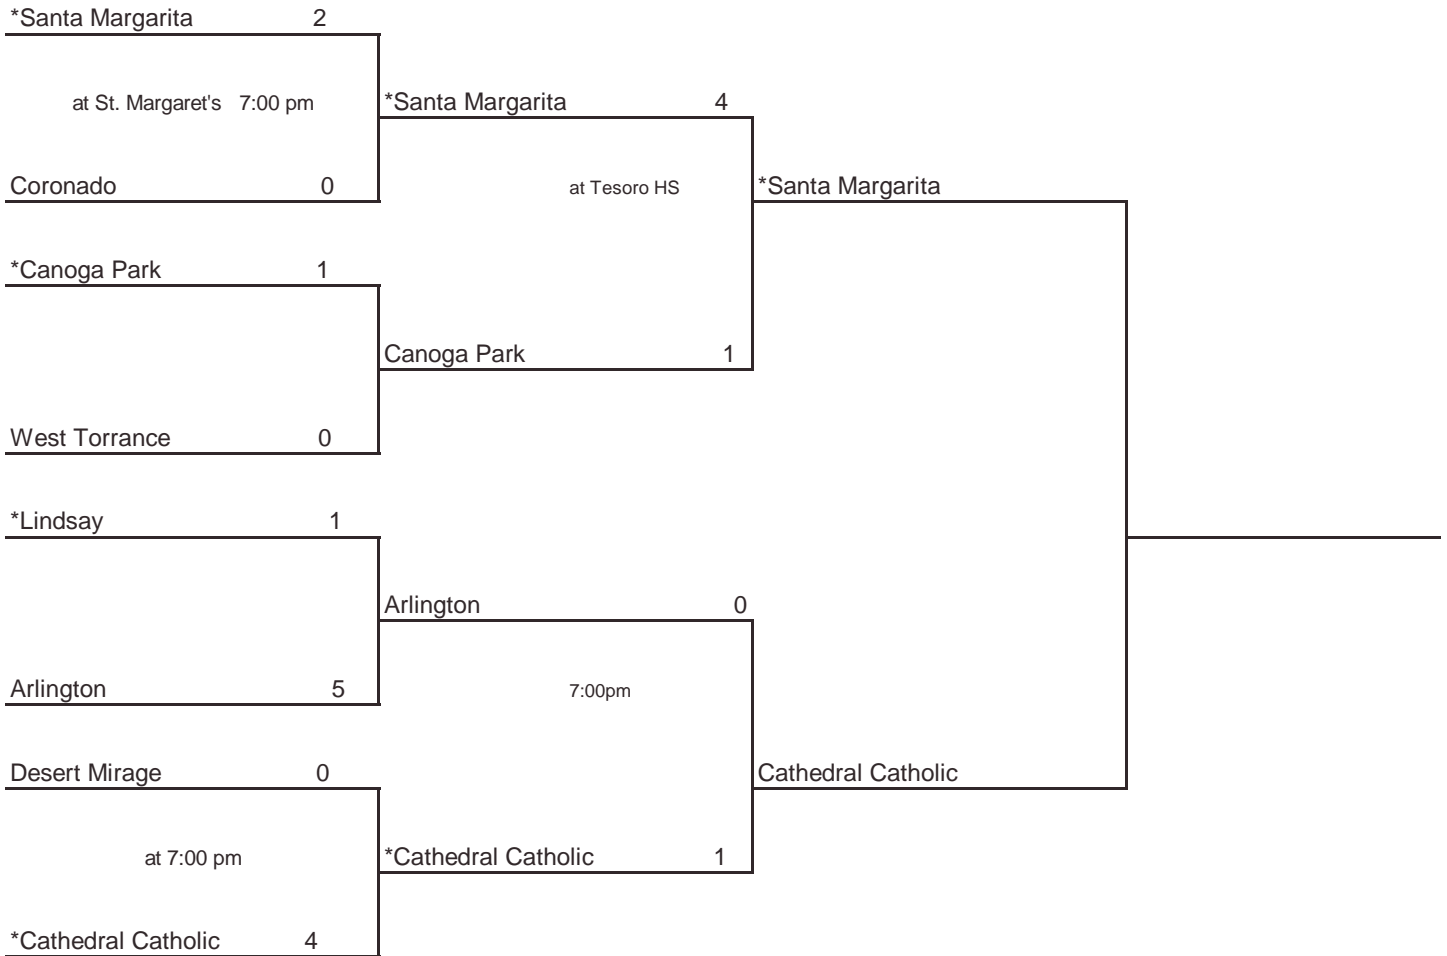

ROUND I

Tuesday, March 4, 2008
Home Sites, 5:00pm

REGIONAL SEMIFINALS

Thursday, March 6, 2008
Home Sites, 5:00pm

REGIONAL FINALS

Saturday, March 8, 2008
Warren High School, 3:30pm

Seeded Teams

- | | |
|--|---------------------------------------|
| 1 Santa Margarita, Rancho SM (SS) 22-2-4 | 5 West Torrance, Torrance (SS) 18-4-5 |
| 2 Cathedral Catholic, San Diego (SDS) 26-2-2 | 6 Arlington, Riverside (SS) 15-4-6 |
| 3 Lindsay (CS) 20-3-1 | 7 Desert Mirage, Thermal (SS) 17-9-3 |
| 4 Canoga Park (LAS) 16-7-1 | 8 Coronado (SDS) 15-3-4 |

* Indicates host school.

Round I and Regional Semifinal games to be played at 5pm, unless otherwise noted. Host school is determined by seeding in all rounds.

www.cifstate.org

2008 CIF SOUTHERN CALIFORNIA REGIONAL SOCCER CHAMPIONSHIPS BOYS DIVISION III

* Indicates host school.

Round I and Regional Semifinal games to be played at 5pm, unless otherwise noted. Host school is determined by seeding in all rounds.