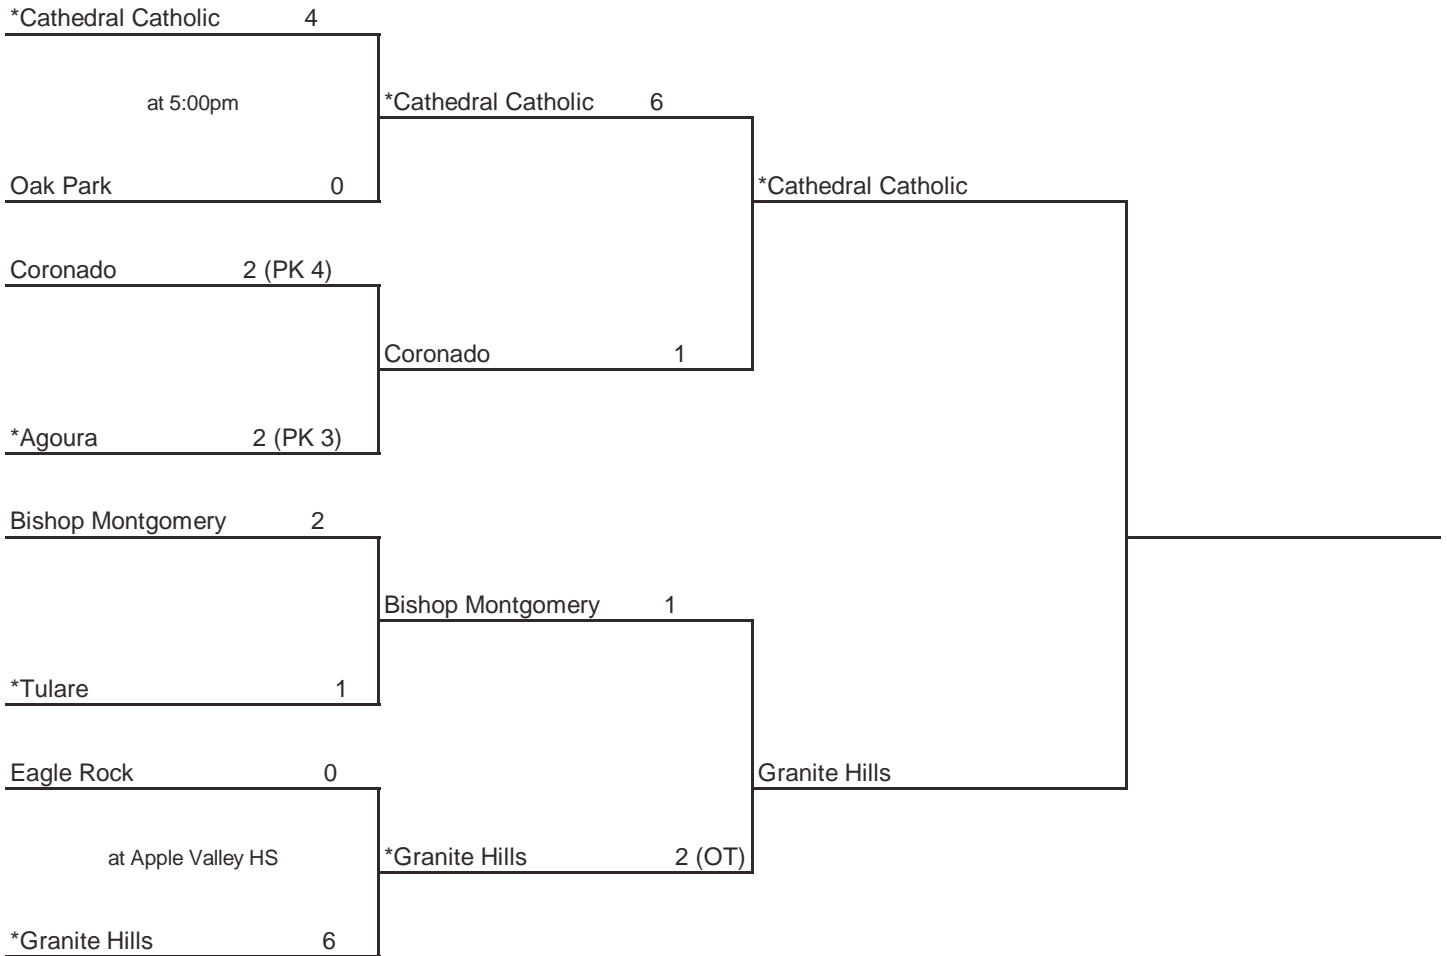

www.cifstate.org

2008 CIF SOUTHERN CALIFORNIA REGIONAL SOCCER CHAMPIONSHIPS GIRLS DIVISION II

ROUND I

Tuesday, March 4, 2008
Home Sites, 5:00pm

REGIONAL SEMIFINALS

Thursday, March 6, 2008
Home Sites, 5:00pm

REGIONAL FINALS

Saturday, March 8, 2008
Downey High School, 10:30am

Seeded Teams

1 Cathedral Catholic, San Diego (SDS) 21-2-5	5 Coronado (SDS) 13-5-8
2 Granite Hills, Apple Valley (SS) 20-6-2	6 Bishop Montgomery, Torrance (SS) 12-6-2
3 Tulare Union (CS) 24-3-2	7 Eagle Rock (LAS) 15-6-2
4 Agoura (SS) 18-3-5	8 Oak Park (SS) 13-6-7

* Indicates host school.

Round I and Regional Semifinal games to be played at 5pm, unless otherwise noted. Host school is determined by seeding in all rounds.