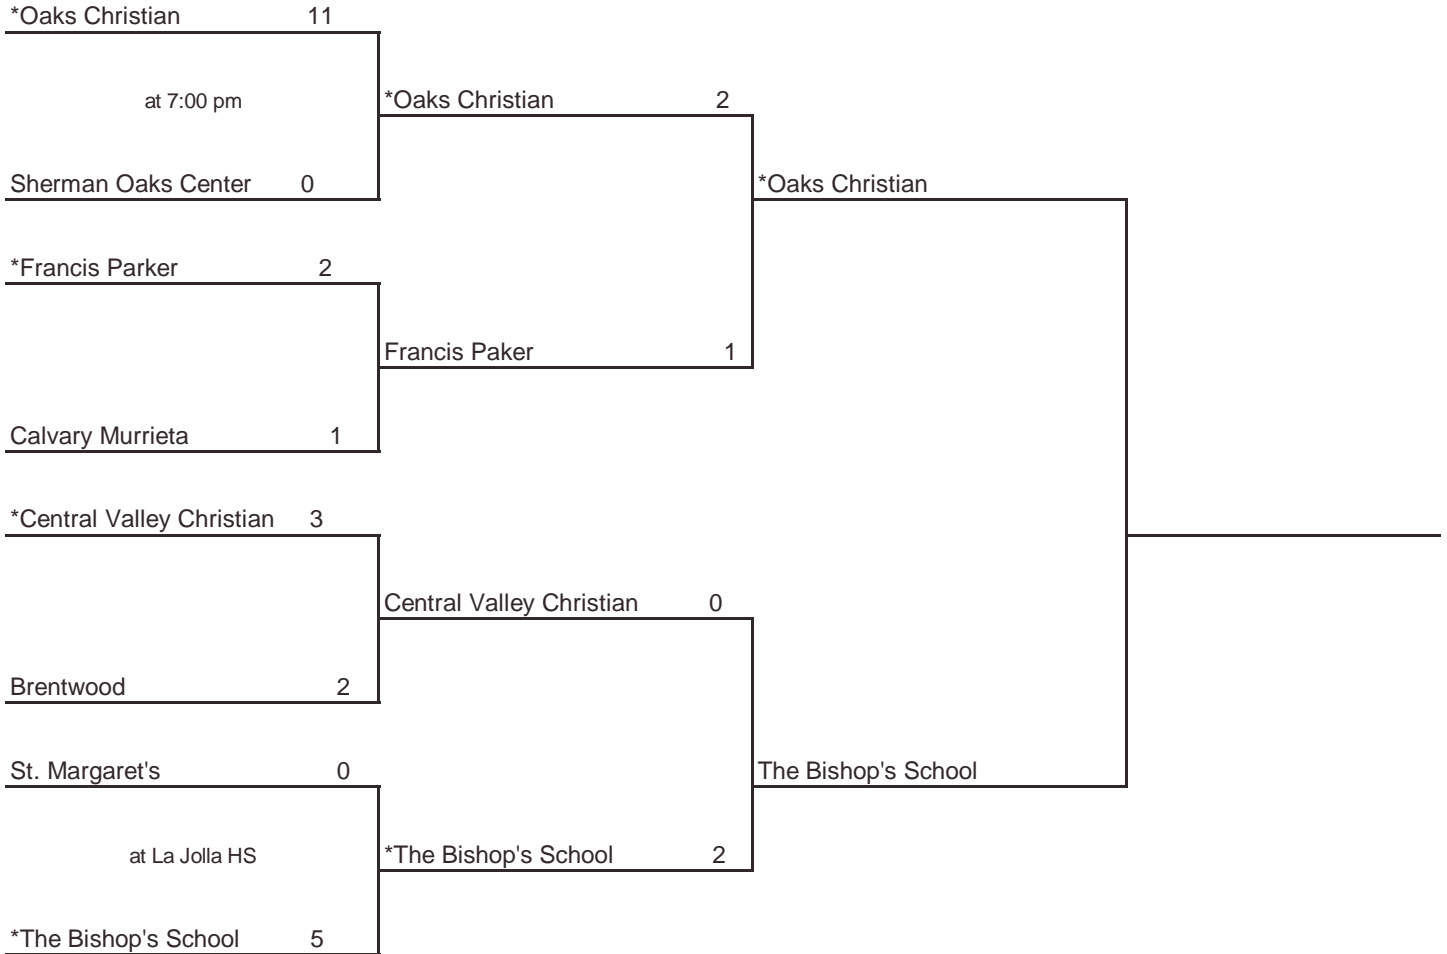

www.cifstate.org

2008 CIF SOUTHERN CALIFORNIA REGIONAL SOCCER CHAMPIONSHIPS GIRLS DIVISION III

ROUND I

Tuesday, March 4, 2008
Home Sites, 5:00pm

REGIONAL SEMIFINALS

Thursday, March 6, 2008
Home Sites, 5:00pm

REGIONAL FINALS

Saturday, March 8, 2008
Downey High School, 1:00pm

Seeded Teams

1 Oaks Christian, Westlake Village (SS) 22-3-2	5 Calvary Murrieta, Murrieta (SS) 20-3-1
2 The Bishop's School, La Jolla (SDS) 16-4-1	6 Brentwood, Los Angeles (SS) 16-5-3
3 Central Valley Christian, Visalia (CS) 27-4	7 St. Margaret's, San Juan Capistrano (SS) 16-8-2
4 Francis Parker, San Diego (SDS) 15-2-5	8 Sherman Oaks Center, Reseda (LAS) 13-3

* Indicates host school.

Round I and Regional Semifinal games to be played at 5pm, unless otherwise noted. Host school is determined by seeding in all rounds.