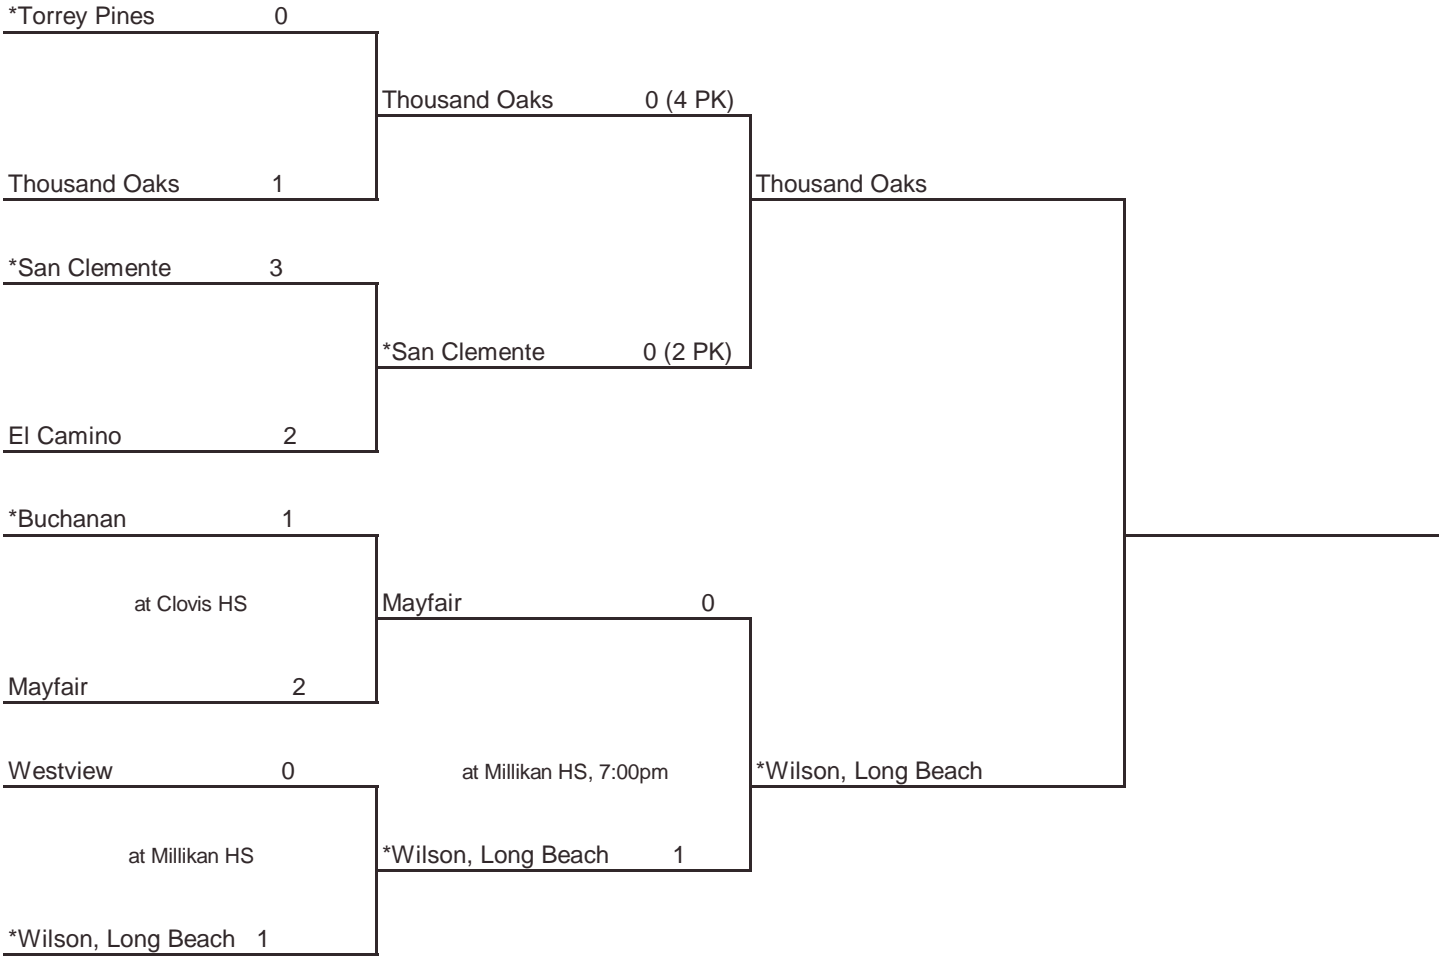

www.cifstate.org

2008 CIF SOUTHERN CALIFORNIA REGIONAL SOCCER CHAMPIONSHIPS GIRLS DIVISION I

ROUND I

Tuesday, March 4, 2008
Home Sites, 5:00pm

REGIONAL SEMIFINALS

Thursday, March 6, 2008
Home Sites, 5:00pm

REGIONAL FINALS

Saturday, March 8, 2008
Downey High School, 3:30pm

Seeded Teams

1 Torrey Pines, Encinitas (SDS) 22-0-3	5 El Camino Real, Woodland Hills (LAS) 14-2-8
2 Wilson, Long Beach (SS) 26-1-4	6 Mayfair, Bellflower (SS) 26-2-4
3 Buchanan, Clovis (CS) 28-2	7 Westview, San Diego (SDS) 12-9-4
4 San Clemente (SS) 22-3-6	8 Thousand Oaks (SS) 20-4-2

* Indicates host school.

Round I and Regional Semifinal games to be played at 5pm, unless otherwise noted. Host school is determined by seeding in all rounds.