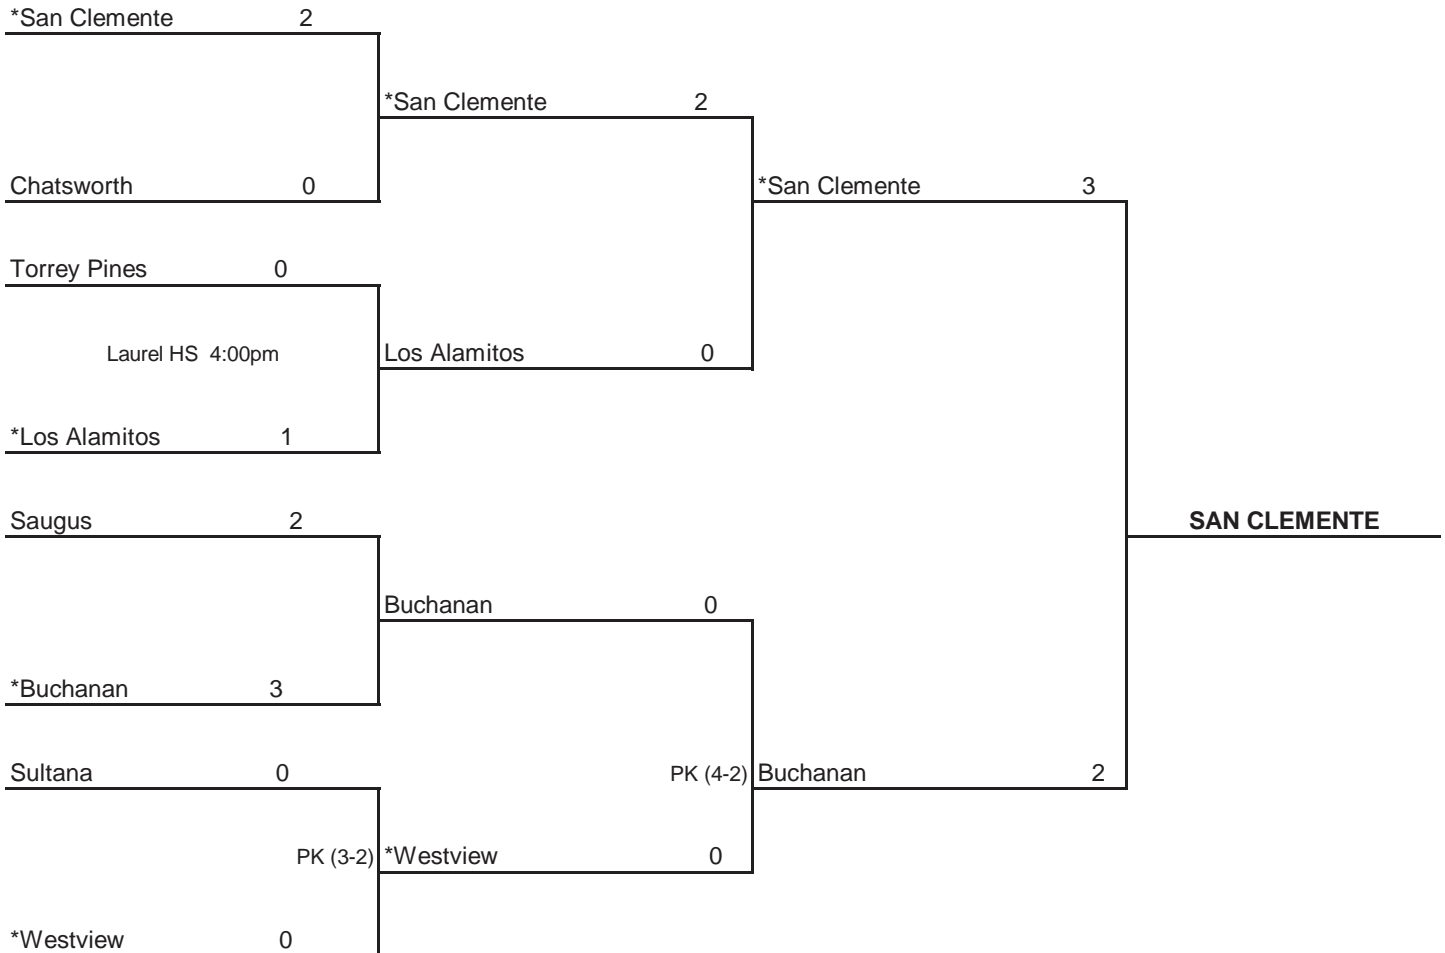

www.cifstate.org

2009 CIF SOUTHERN CALIFORNIA REGIONAL SOCCER CHAMPIONSHIPS GIRLS DIVISION I

FARMERS

ROUND I

Tuesday, March 10, 2009
Home Sites, 5:00pm

REGIONAL SEMIFINALS

Thursday, March 12, 2009
Home Sites, 5:00pm

REGIONAL FINALS

Saturday, March 14, 2009
Downey High School, 4:30pm

Seeded Teams

1 San Clemente (SS) 24-6-2	5 Torrey Pines, Encinitas (SDS) 19-3-2
2 Westview, San Diego (SDS) 23-2-4	6 Saugus (SS) 20-3-3
3 Buchanan, Clovis (CS) 25-3-1	7 Sultana, Hesperia (SS) 24-6-2
4 Los Alamitos (SS) 22-3-5	8 Chatsworth (LAS) 13-5-6

* Indicates host school.

Round I and Regional Semifinal games to be played at 5:00pm, unless otherwise noted.
Host school is determined by seeding in all rounds.