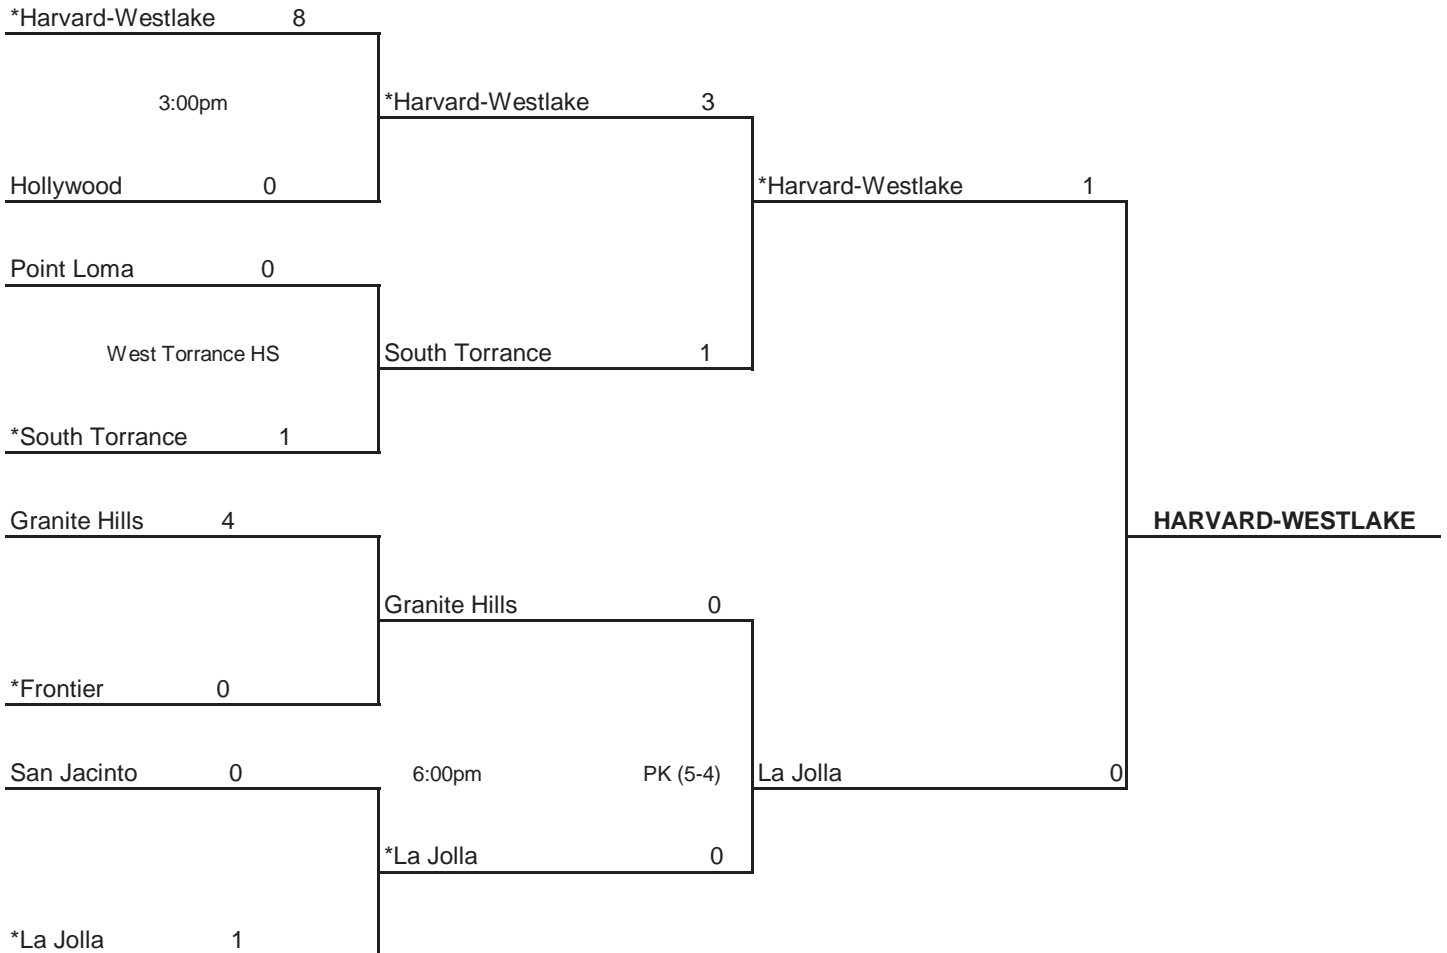

FARMERS

ROUND I

Tuesday, March 10, 2009
Home Sites, 5:00pm

REGIONAL SEMIFINALS

Thursday, March 12, 2009
Home Sites, 5:00pm

REGIONAL FINALS

Saturday, March 14, 2009
Downey High School, 7:00pm

Seeded Teams

- | | |
|---|--|
| 1 Harvard-Westlake, North Hollywood (SS) 16-5-3 | 5 Point Loma, San Diego (SDS) 14-4-6 |
| 2 La Jolla (SDS) 15-3-2 | 6 Granite Hills, Victor Valley (SS) 21-4-2 |
| 3 Frontier, Bakersfield (CS) 16-6-4 | 7 San Jacinto, Hemet (SS) 28-1 |
| 4 South Torrance (SS) 25-3-3 | 8 Hollywood (LAS) 13-4-2 |