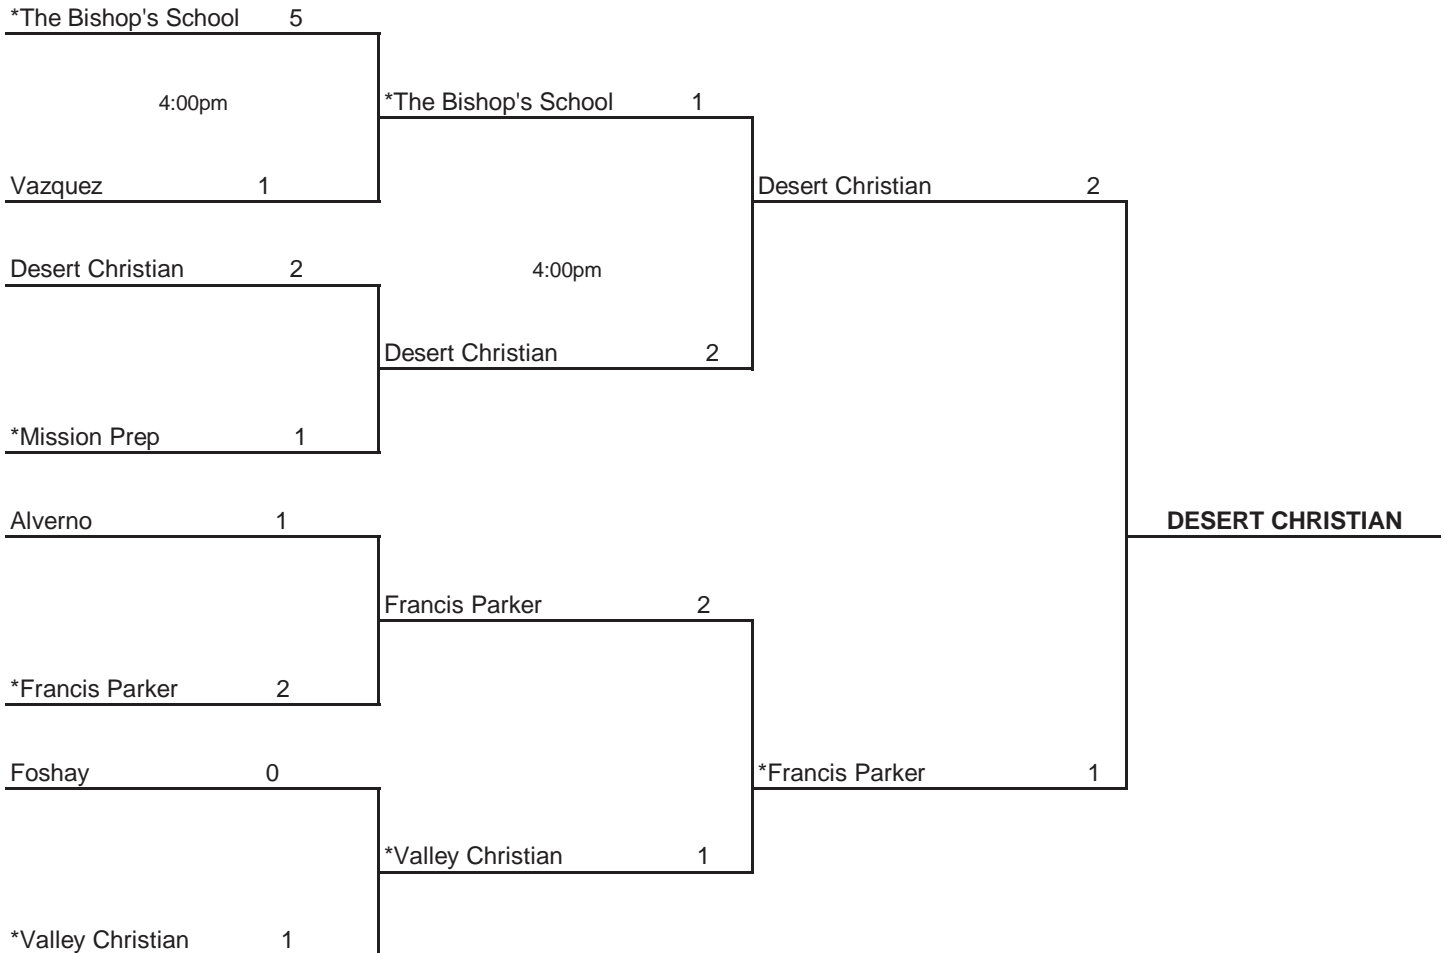

www.cifstate.org

2009 CIF SOUTHERN CALIFORNIA REGIONAL SOCCER CHAMPIONSHIPS GIRLS DIVISION III

FARMERS

ROUND I

Tuesday, March 10, 2009
Home Sites, 5:00pm

REGIONAL SEMIFINALS

Thursday, March 12, 2009
Home Sites, 5:00pm

REGIONAL FINALS

Saturday, March 14, 2009
Downey High School, 2:00pm

Seeded Teams

1 The Bishop's School, La Jolla (SDS) 15-4-3	5 Desert Christian, Lancaster (SS) 19-8-2
2 Valley Christian, Cerritos (SS) 19-8-2	6 Alverno, Sierra Madre (SS) 19-1-2
3 Francis Parker, San Diego (SDS) 17-4-5	7 Foshay, Los Angeles (LAS) 12-3-1
4 Mission Prep, San Luis Obispo (CS) 19-4-3	8 Vasquez, Acton (SS) 24-1

* Indicates host school.

Round I and Regional Semifinal games to be played at 5:00pm, unless otherwise noted.

Host school is determined by seeding in all rounds.