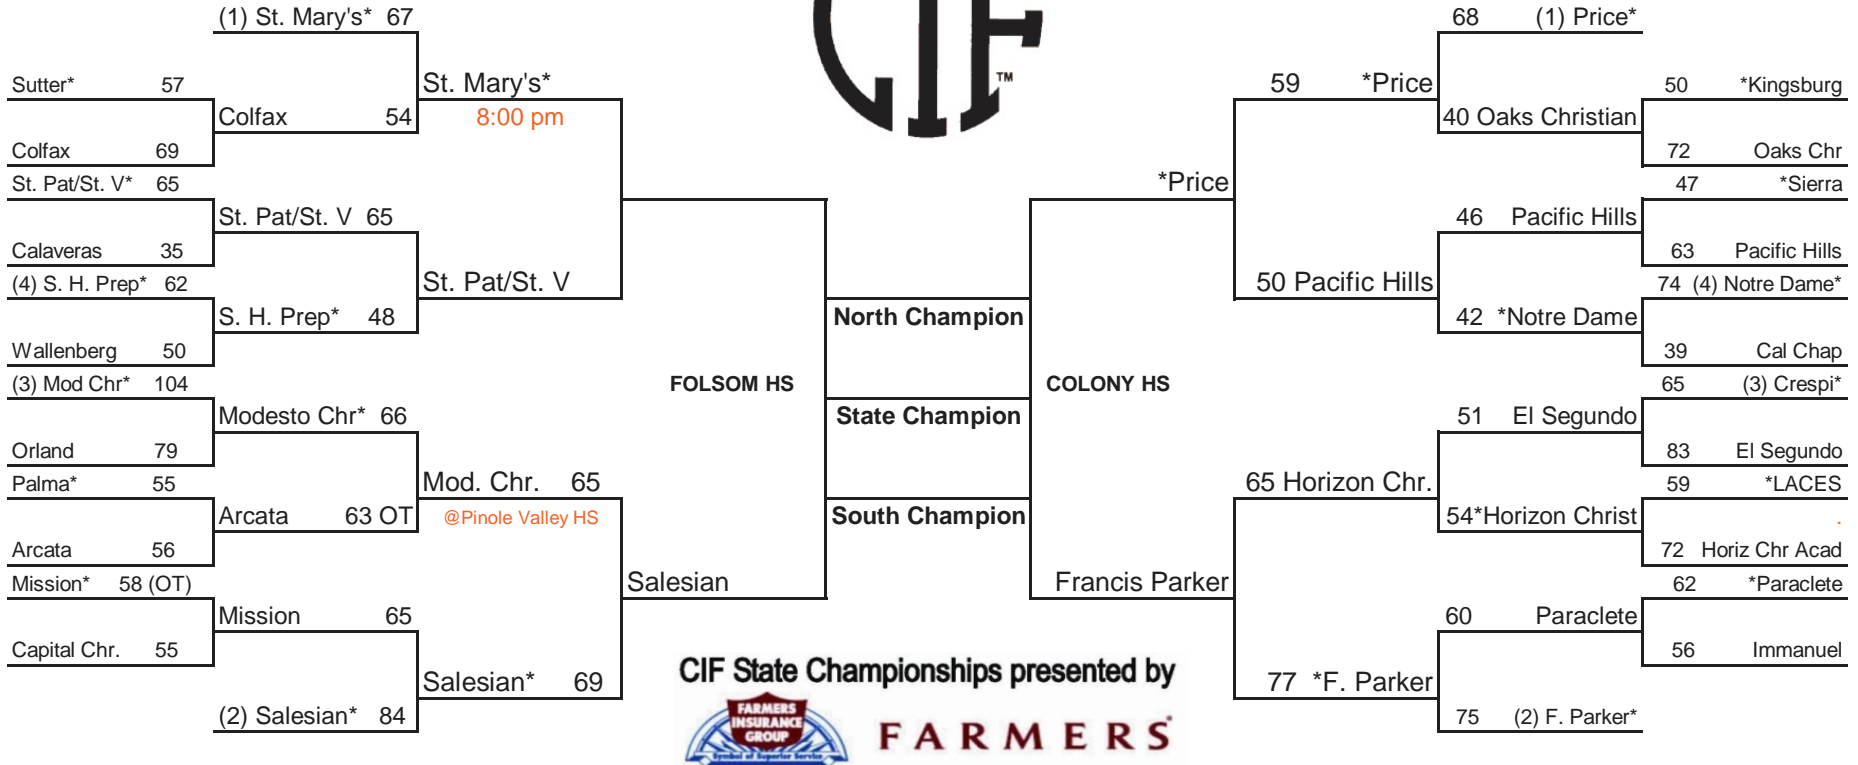

RABOBANK ARENA

Northern California Bracket

Southern California Bracket

*Denotes Home Team / Host Priority Number will determine host starting in 2nd Round
Number in parentheses denotes seeded teams

North Host Priority