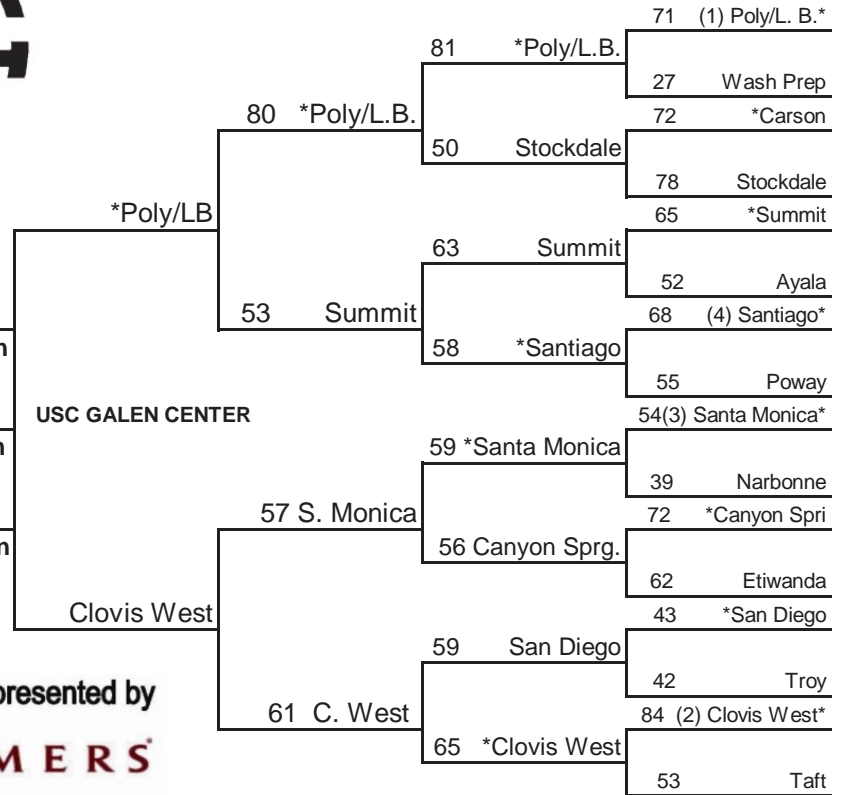

RABOBANK ARENA

Northern California Bracket

Southern California Bracket

***Denotes Home Team / Host Priority Number will determine host starting in 2nd Round
Number in parentheses denotes seeded teams**

North Host Priority