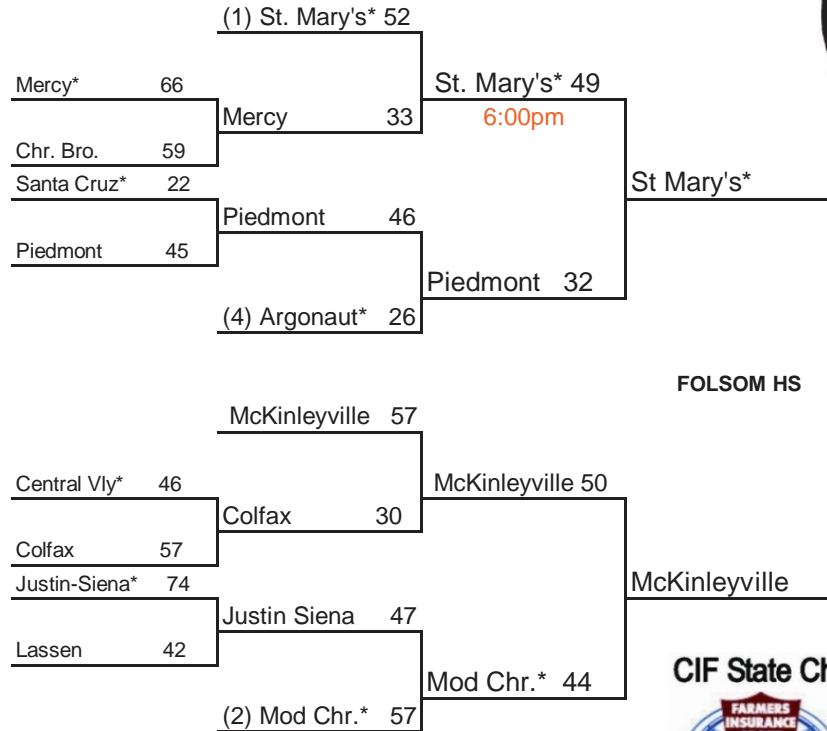

2010 CIF STATE GIRLS DIV IV BASKETBALL CHAMPIONSHIPS PRESENTED BY FARMERS

1ST ROUND	2ND ROUND	REG. SEMI-FINALS	REG. FINALS	STATE FINALS	REG. FINALS	REG. SEMI-FINALS	2ND ROUND	1ST ROUND
TUE MAR 9	THUR MAR 11	SAT MAR 13	SAT MAR 20	FRI MAR 26	SAT MAR 20	SAT MAR 13	THUR MAR 11	TUE MAR 9
7:00 P.M.	7:00 P.M.	7:00 P.M.	5:00 P.M.	3:30 P.M.	5:00 P.M.	7:00 P.M.	7:00 P.M.	7:00 P.M.

RABOBANK ARENA

Northern California Bracket