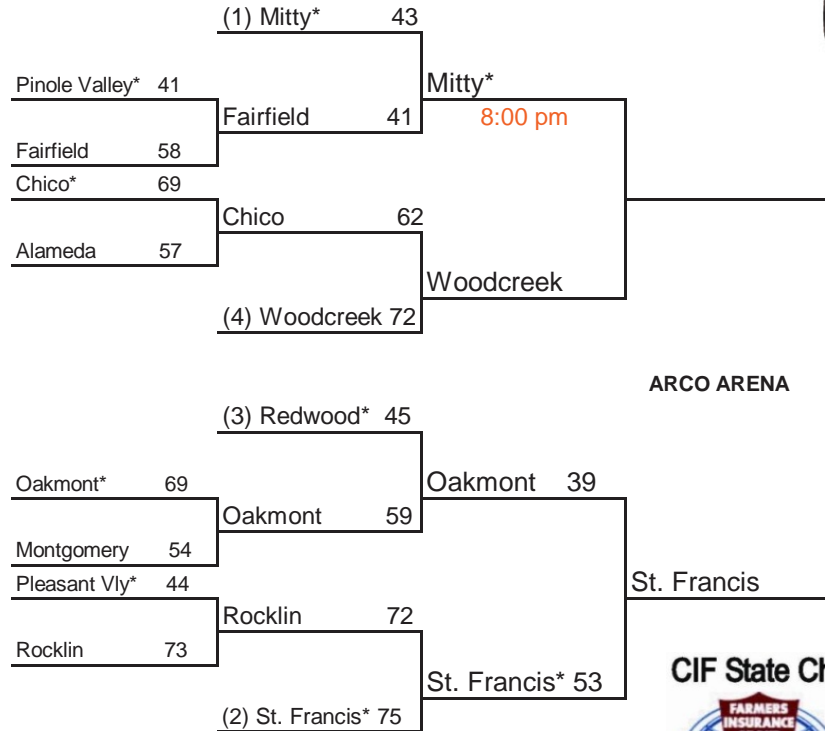

RABOBANK ARENA

Northern California Bracket

Southern California Bracket

*Denotes Home Team / Host Priority Number will determine host starting in 2nd Round
 Number in parentheses denotes seeded teams

North Host Priority

- 1 De La Salle, Concord (NCS) 27-2
- 2 Bellarmine, San Jose (CCS) 24-5
- 3 Newark Memorial (NCS) 27-4
- 4 Serra, San Mateo (CCS) 24-6
- 5 San Ramon Valley, Danville (NCS) 26-3
- 6 Castlemont, Oakland (OS) 16-12
- 7 Sheldon, Sacramento (SJS) 26-5
- 8 Franklin, Elk Grove (SJS) 26-5
- 9 Oakland (OS) 17-11
- 10 Castro Valley (NCS) 23-6
- 11 Turlock (SJS) 24-6
- 12 Merced (SJS) 25-5

South Host Priority

- 1 Mater Dei, Santa Ana (SS) 29-1
- 2 Westchester (LAS) 27-3
- 3 Etiwanda (SS) 23-9
- 4 Taft, Woodland Hills (LAS) 24-5
- 5 Leuzinger, Lawndale (SS) 24-7
- 6 Crenshaw, Los Angeles (LAS) 21-4
- 7 Santa Monica (SS) 24-7
- 8 Rancho Bernardo, San Diego (SDS) 21-11
- 9 Rancho Verde, Moreno Vly (SS) 26-4
- 10 Clovis East (CS) 26-7
- 11 Poly, Long Beach (SS) 26-4
- 12 Wash. Prep, Los Angeles (LAS) 22-7
- 13 Loyola, Los Angeles (SS) 26-3
- 14 El Camino, Oceanside (SDS) 21-11
- 15 Colony, Ontario (SS) 24-7
- 16 Buchanan, Clovis (CS) 22-7