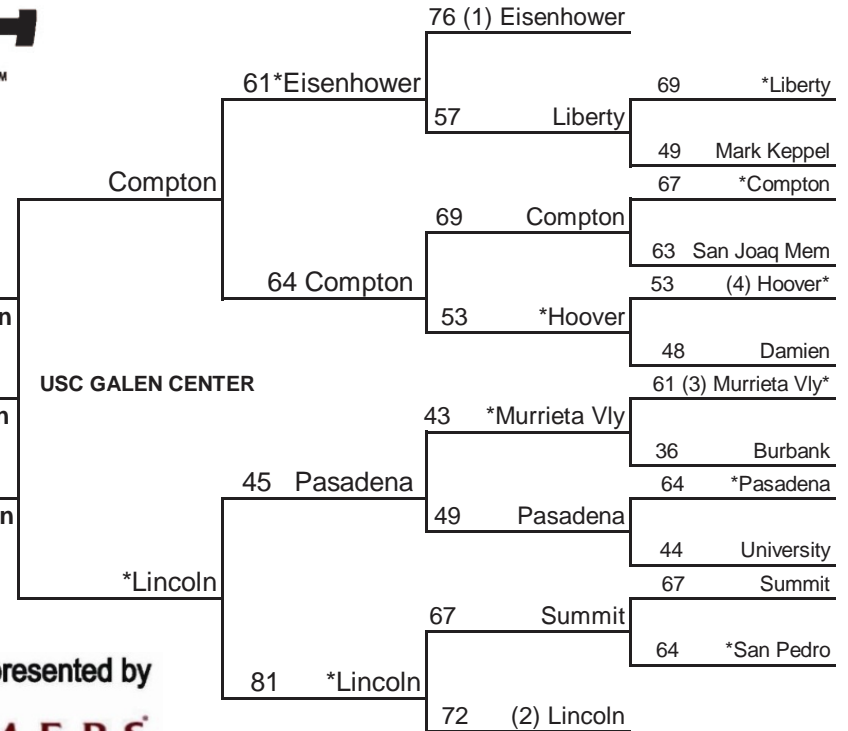

2010 CIF STATE BOYS DIV II BASKETBALL CHAMPIONSHIPS PRESENTED BY FARMERS

1ST ROUND	2ND ROUND	REG. SEMI-FINALS	REG. FINALS	STATE FINALS	REG. FINALS	REG. SEMI-FINALS	2ND ROUND	1ST ROUND
TUE MAR 9	THUR MAR 11	SAT MAR 13	SAT MAR 20	FRI MAR 26	SAT MAR 20	SAT MAR 13	THUR MAR 11	TUE MAR 9
7:00 P.M.	7:00 P.M.	7:00 P.M.	4:00 P.M.	8:00 P.M.	4:00 P.M.	7:00 P.M.	7:00 P.M.	7:00 P.M.

RABOBANK ARENA

Northern California Bracket

Southern California Bracket

*Denotes Home Team / Host Priority Number will determine host starting in 2nd Round
 Number in parentheses denotes seeded teams

North Host Priority