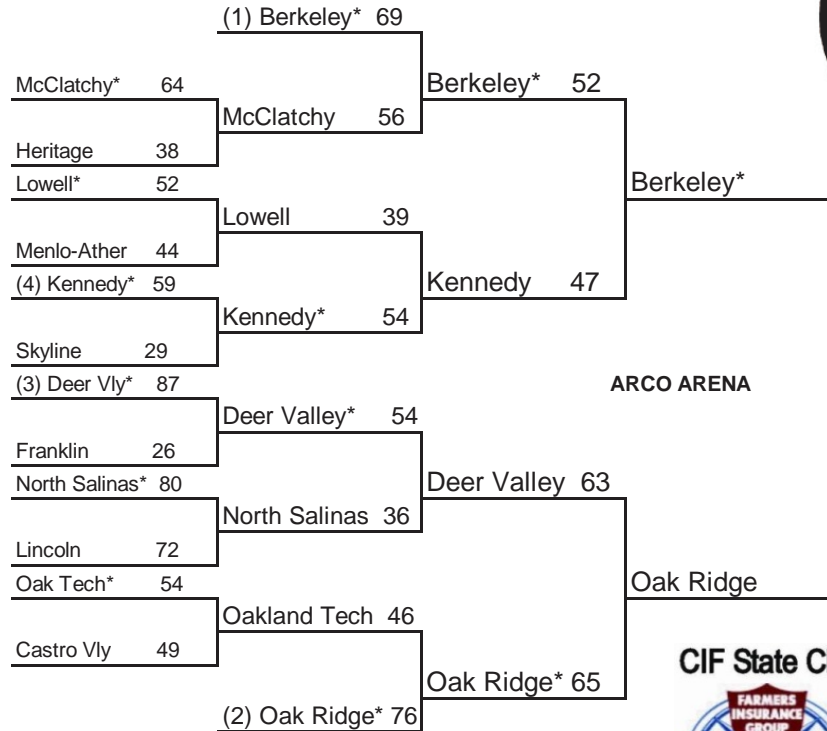

South Host Priority

- 1 Foothills Chr, El Cajon (SDS) 31-4
- 2 Lutheran, La Verne (SS) 23-8
- 3 Central Vly Chr, Visalia (CS) 24-4
- 4 Windward, Los Angeles (SS) 23-8
- 5 Besant Hills, Ojai (SS) 26-2
- 6 Maranatha Chr, San Diego (SDS) 22-9
- 7 Ribet Academy, Los Angeles (SS) 20-11
- 8 Sierra Canyon, Chatsworth (SS) 22-8
- 9 The Rock Academy, San Diego(SDS) 22-9
- 10 Tarbut V'Torah, Irvine (SS) 24-4
- 11 Mission Prep, San Luis Obispo (CS) 13-16
- 12 Christian Life, Escondido (SDS) 17-10
- 13 West Valley Chr, West Hills (SS) 20-4
- 14 View Park, Los Angeles (LAS) 15-17

RABOBANK ARENA

Northern California Bracket

Southern California Bracket

***Denotes Home Team / Host Priority Number will determine host starting in 2nd Round
Number in parentheses denotes seeded teams**

North Host Priority