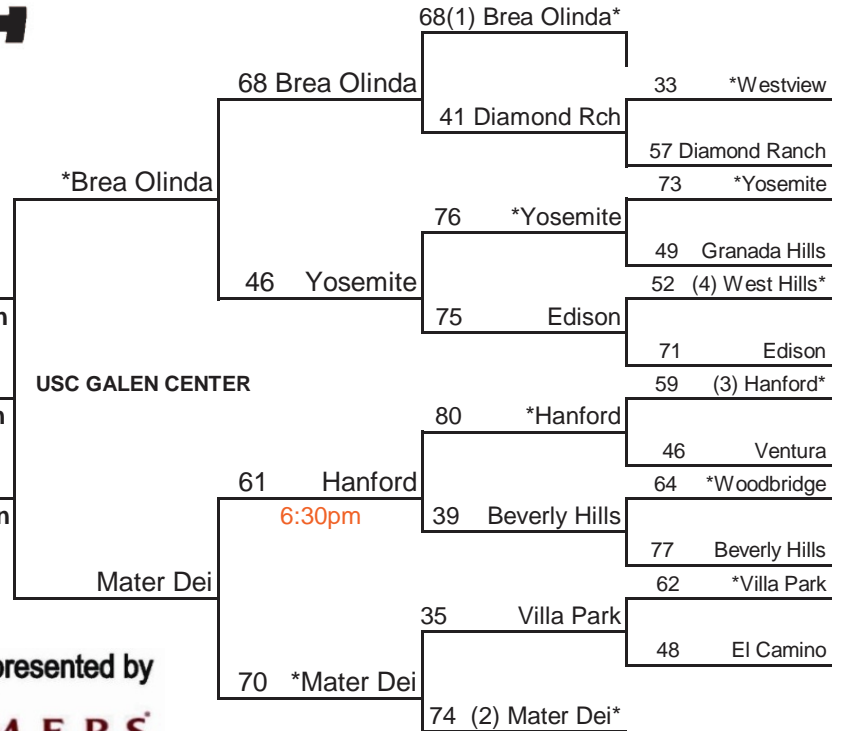

South Host Priority

- | | |
|---|------------------------------------|
| 1 Poly, Long Beach (SS) 27-2 | 9 Stockdale, Bakersfield (CS) 27-4 |
| 2 Clovis West (CS) 24-4 | 10 Troy, Fullerton (SS) 26-4 |
| 3 Santa Monica (SS) 25-6 | 11 Etiwanda (SS) 24-7 |
| 4 Santiago, Corona (SS) 29-3 | 12 Ayala, Chino Hills (SS) 22-7 |
| 5 Summit, Fontana (SS) 24-6 | 13 Poway (SDS) 27-4 |
| 6 Canyon Springs, Moreno Valley (SS) 26-3 | 14 Narbonne, Lomita (LAS) 22-10 |
| 7 San Diego (SDS) 28-5 | 15 Taft, Woodland Hills (LAS) 16-9 |
| 8 Carson (LAS) 22-8 | 16 Washington Prep, LA (LAS) 22-11 |

2010 CIF STATE GIRLS DIV II BASKETBALL CHAMPIONSHIPS PRESENTED BY FARMERS

1ST ROUND	2ND ROUND	REG. SEMI-FINALS	REG. FINALS	STATE FINALS	REG. FINALS	REG. SEMI-FINALS	2ND ROUND	1ST ROUND
TUE MAR 9	THUR MAR 11	SAT MAR 13	SAT MAR 20	FRI MAR 26	SAT MAR 20	SAT MAR 13	THUR MAR 11	TUE MAR 9
7:00 P.M.	7:00 P.M.	7:00 P.M.	2:00 P.M.	6:00 P.M.	2:00 P.M.	7:00 P.M.	7:00 P.M.	7:00 P.M.

RABOBANK ARENA

Northern California Bracket

Southern California Bracket

*Denotes Home Team / Host Priority Number will determine host starting in 2nd Round
Number in parentheses denotes seeded teams

North Host Priority