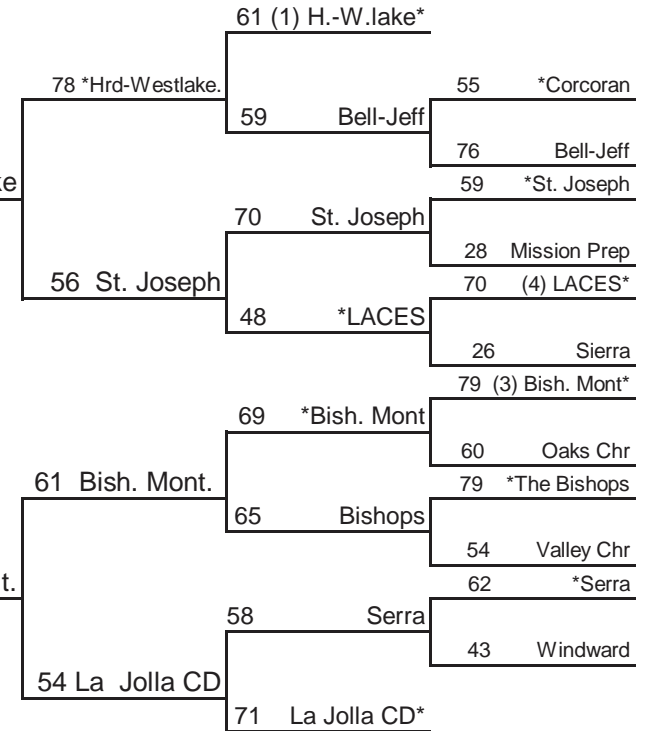

RABOBANK ARENA

Northern California Bracket

Southern California Bracket

North Champion

State Champion

South Champion

CIF State Championships presented by

FARMERS