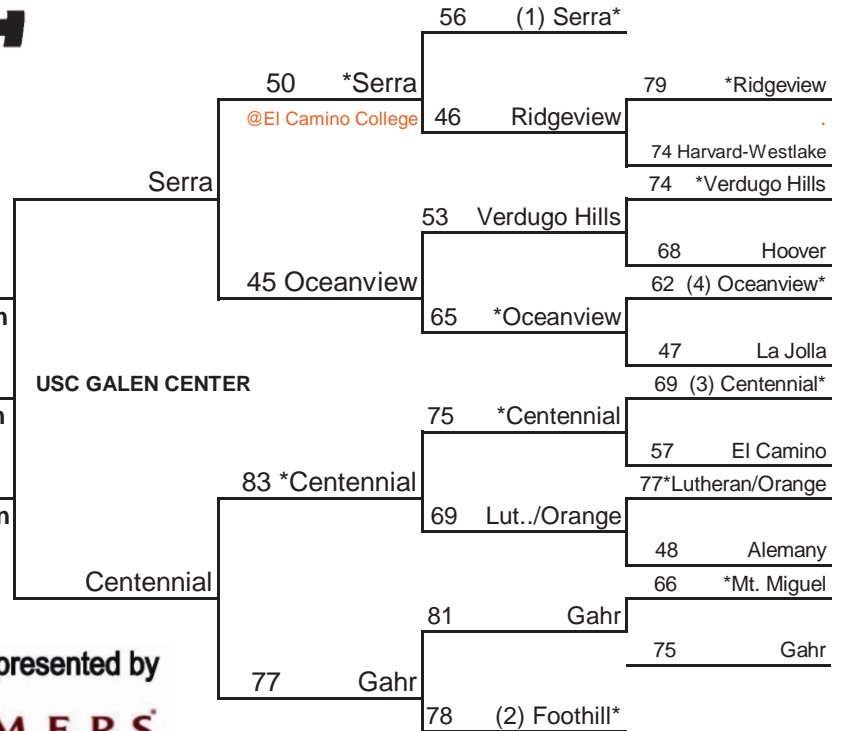

South Host Priority

- 1 Eisenhower, Rialto (SS) 28-5
- 2 Lincoln, San Diego (SDS) 25-2
- 3 Murrieta Valley (SS) 27-4
- 4 Hoover, San Diego (SDS) 26-6
- 5 Compton (SS) 18-14
- 6 Pasadena (SS) 24-7
- 7 Summit, Fontana (SS) 28-2
- 8 Liberty, Bakersfield (CS) 22-8
- 9 Mark Keppel, Alhambra (SS) 24-6
- 10 San Pedro, (LAS) 20-10
- 11 University, Los Angeles (LAS) 19-14
- 12 San Joaquin Mem., Fresno (CS) 25-7
- 13 Damien, La Verne (SS) 22-8
- 14 Burbank (SS) 23-8

2010 CIF STATE BOYS DIV III BASKETBALL CHAMPIONSHIPS PRESENTED BY FARMERS

1ST ROUND	2ND ROUND	REG. SEMI-FINALS	REG. FINALS	STATE FINALS	REG. FINALS	REG. SEMI-FINALS	2ND ROUND	1ST ROUND
TUE MAR 9	THUR MAR 11	SAT MAR 13	SAT MAR 20	SAT MAR 27	SAT MAR 20	SAT MAR 13	THUR MAR 11	TUE MAR 9
7:00 P.M.	7:00 P.M.	7:00 P.M.	12:00 P.M.	3:30 P.M.	12:00 P.M.	7:00 P.M.	7:00 P.M.	7:00 P.M.

RABOBANK ARENA

Northern California Bracket

Southern California Bracket

***Denotes Home Team / Host Priority Number will determine host starting in 2nd Round
Number in parentheses denotes seeded teams**

North Host Priority