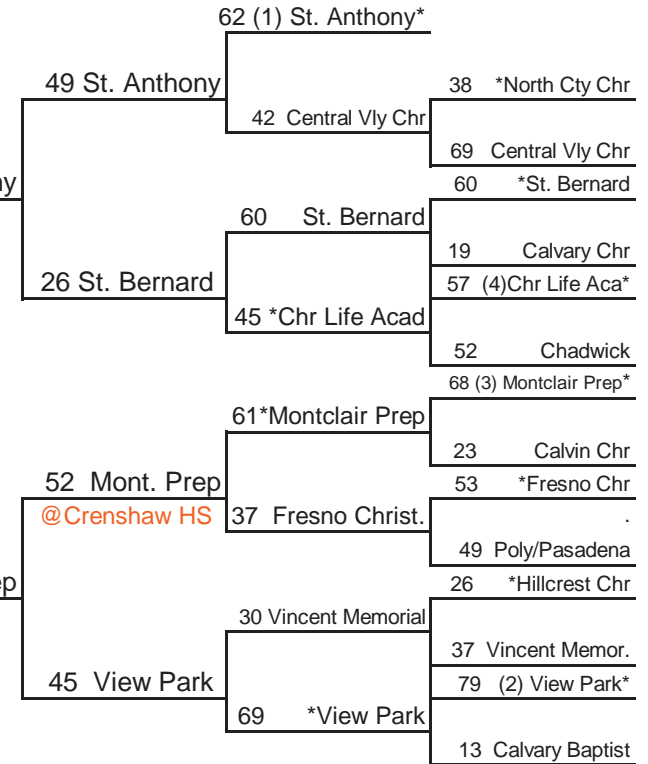

North Champion

State Champion

South Champion

FOLSOM HS

COLONY HS

CIF State Championships presented by

FARMERS