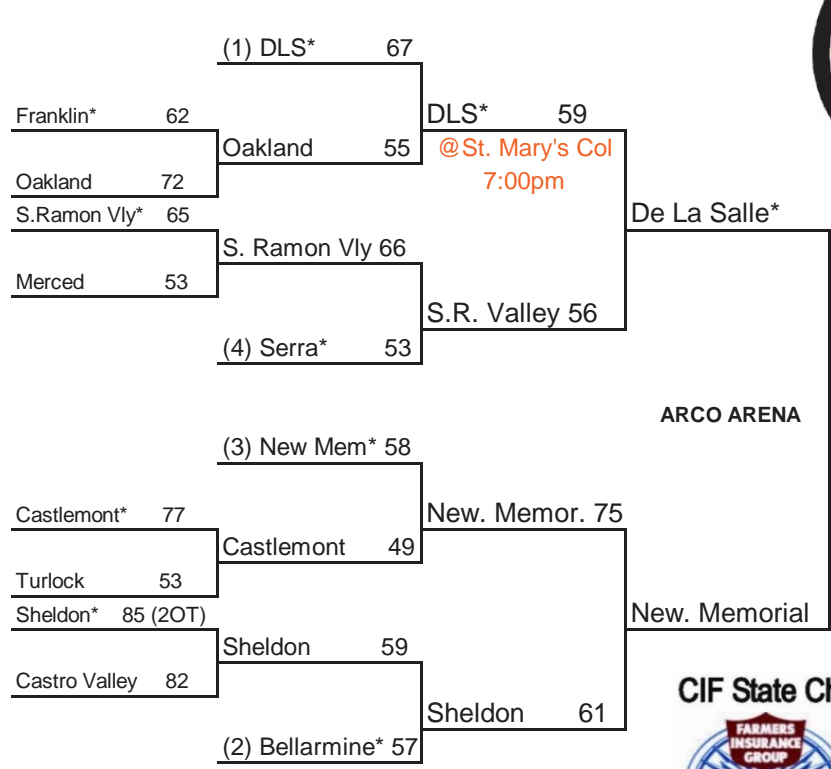

2010 CIF STATE BOYS DIV I BASKETBALL CHAMPIONSHIPS PRESENTED BY FARMERS

1ST ROUND	2ND ROUND	REG. SEMI-FINALS	REG. FINALS	STATE FINALS	REG. FINALS	REG. SEMI-FINALS	2ND ROUND	1ST ROUND
TUE MAR 9	THUR MAR 11	SAT MAR 13	SAT MAR 20	SAT MAR 27	SAT MAR 20	SAT MAR 13	THUR MAR 11	TUE MAR 9
7:00 P.M.	7:00 P.M.	7:00 P.M.	8:00 P.M.	8:00 P.M.	8:00 P.M.	7:00 P.M.	7:00 P.M.	7:00 P.M.

RABOBANK ARENA

Northern California Bracket

Southern California Bracket

*Denotes Home Team / Host Priority Number will determine host starting in 2nd Round
 Number in parentheses denotes seeded teams

North Host Priority

- 1 De La Salle, Concord (NCS) 27-2
- 2 Bellarmine, San Jose (CCS) 24-5
- 3 Newark Memorial (NCS) 27-4
- 4 Serra, San Mateo (CCS) 24-6
- 5 San Ramon Valley, Danville (NCS) 26-3
- 6 Castlemont, Oakland (OS) 16-12
- 7 Sheldon, Sacramento (SJS) 26-5
- 8 Franklin, Elk Grove (SJS) 26-5
- 9 Oakland (OS) 17-11
- 10 Castro Valley (NCS) 23-6
- 11 Turlock (SJS) 24-6
- 12 Merced (SJS) 25-5