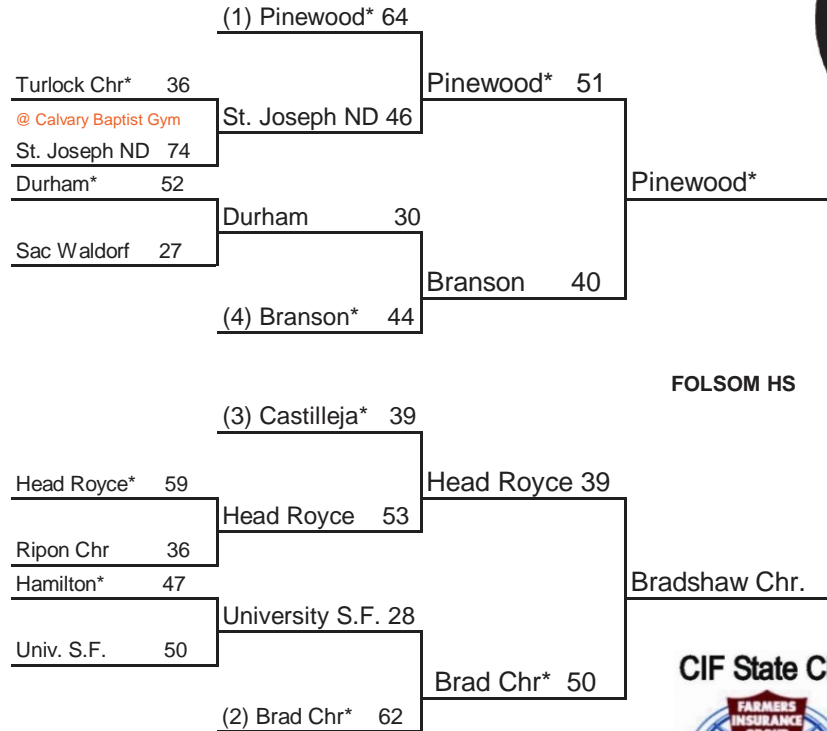

2010 CIF STATE GIRLS DIV V BASKETBALL CHAMPIONSHIPS PRESENTED BY FARMERS

1ST ROUND	2ND ROUND	REG. SEMI-FINALS	REG. FINALS	STATE FINALS	REG. FINALS	REG. SEMI-FINALS	2ND ROUND	1ST ROUND
TUE MAR 9	THUR MAR 11	SAT MAR 13	SAT MAR 20	SAT MAR 27	SAT MAR 20	SAT MAR 13	THUR MAR 11	TUE MAR 9
7:00 P.M.	7:00 P.M.	7:00 P.M.	1:00 P.M.	9:30 A.M.	1:00 P.M.	7:00 P.M.	7:00 P.M.	7:00 P.M.

RABOBANK ARENA

Northern California Bracket