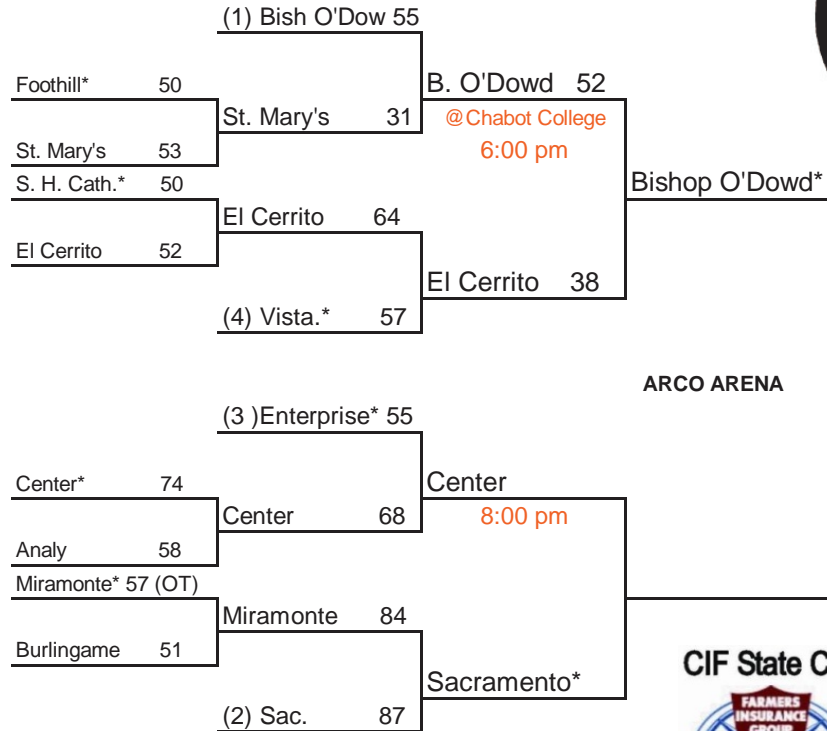

RABOBANK ARENA

Northern California Bracket

Southern California Bracket

*Denotes Home Team / Host Priority Number will determine host starting in 2nd Round
 Number in parentheses denotes seeded teams

North Host Priority

South Host Priority

- 1 Eisenhower, Rialto (SS) 28-5
- 2 Lincoln, San Diego (SDS) 25-2
- 3 Murrieta Valley (SS) 27-4
- 4 Hoover, San Diego (SDS) 26-6
- 5 Compton (SS) 18-14
- 6 Pasadena (SS) 24-7
- 7 Summit, Fontana (SS) 28-2
- 8 Liberty, Bakersfield (CS) 22-8
- 9 Mark Keppel, Alhambra (SS) 24-6
- 10 San Pedro, (LAS) 20-10
- 11 University, Los Angeles (LAS) 19-14
- 12 San Joaquin Mem., Fresno (CS) 25-7
- 13 Damien, La Verne (SS) 22-8
- 14 Burbank (SS) 23-8

2010 CIF STATE BOYS DIV III BASKETBALL CHAMPIONSHIPS PRESENTED BY FARMERS

1ST ROUND	2ND ROUND	REG. SEMI-FINALS	REG. FINALS	STATE FINALS	REG. FINALS	REG. SEMI-FINALS	2ND ROUND	1ST ROUND
TUE MAR 9	THUR MAR 11	SAT MAR 13	SAT MAR 20	SAT MAR 27	SAT MAR 20	SAT MAR 13	THUR MAR 11	TUE MAR 9
7:00 P.M.	7:00 P.M.	7:00 P.M.	12:00 P.M.	3:30 P.M.	12:00 P.M.	7:00 P.M.	7:00 P.M.	7:00 P.M.

RABOBANK ARENA

Northern California Bracket

Southern California Bracket

***Denotes Home Team / Host Priority Number will determine host starting in 2nd Round
Number in parentheses denotes seeded teams**

North Host Priority