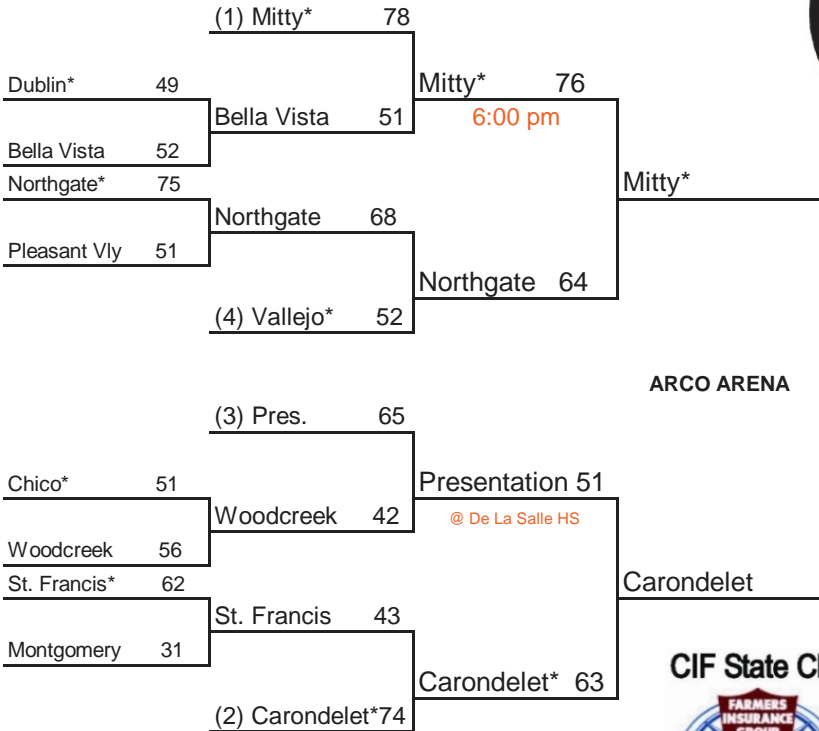

RABOBANK ARENA

Northern California Bracket

Southern California Bracket

***Denotes Home Team / Host Priority Number will determine host starting in 2nd Round
Number in parentheses denotes seeded teams**

North Host Priority

South Host Priority

- | | |
|---|------------------------------------|
| 1 Poly, Long Beach (SS) 27-2 | 9 Stockdale, Bakersfield (CS) 27-4 |
| 2 Clovis West (CS) 24-4 | 10 Troy, Fullerton (SS) 26-4 |
| 3 Santa Monica (SS) 25-6 | 11 Etiwanda (SS) 24-7 |
| 4 Santiago, Corona (SS) 29-3 | 12 Ayala, Chino Hills (SS) 22-7 |
| 5 Summit, Fontana (SS) 24-6 | 13 Poway (SDS) 27-4 |
| 6 Canyon Springs, Moreno Valley (SS) 26-3 | 14 Narbonne, Lomita (LAS) 22-10 |
| 7 San Diego (SDS) 28-5 | 15 Taft, Woodland Hills (LAS) 16-9 |
| 8 Carson (LAS) 22-8 | 16 Washington Prep, LA (LAS) 22-11 |

RABOBANK ARENA

Northern California Bracket

Southern California Bracket

*Denotes Home Team / Host Priority Number will determine host starting in 2nd Round
Number in parentheses denotes seeded teams

North Host Priority