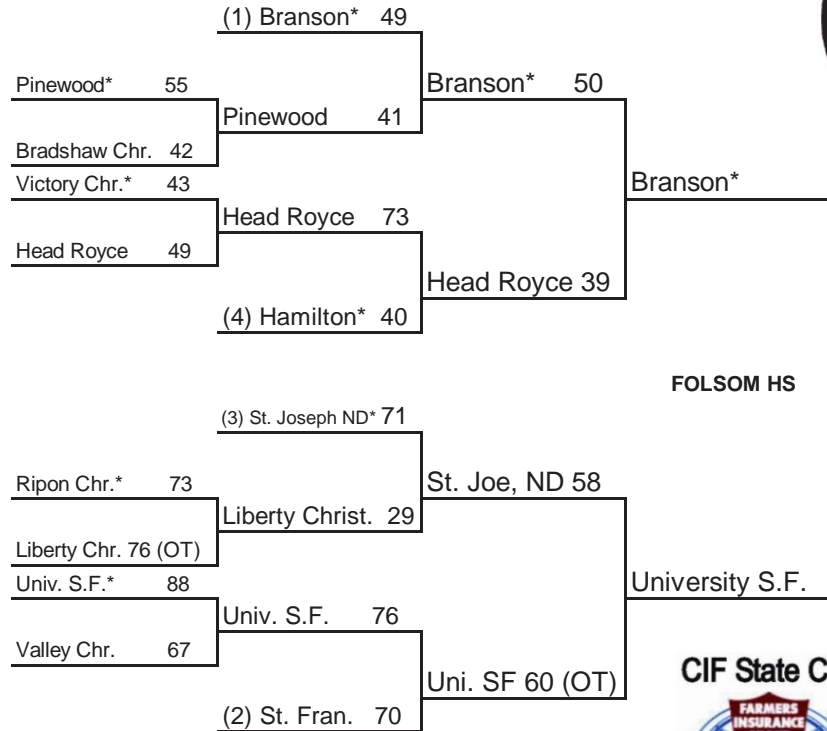

RABOBANK ARENA

Northern California Bracket

Southern California Bracket

*Denotes Home Team / Host Priority Number will determine host starting in 2nd Round
Number in parentheses denotes seeded teams

North Host Priority

South Host Priority

- | | |
|--|--|
| 1 Price, Los Angeles (SS) 29-3 | 9 Oaks Christian, Westlake (SS) 19-9 |
| 2 Francis Parker, San Diego (SDS) 18-9 | 10 Immanuel, Reedley (CS) 21-10 |
| 3 Crespi, Encino (SS) 21-11 | 11 Horizon Chr. Acad., San Diego (SDS) 10-20 |
| 4 Notre Dame, Sherman Oaks (SS) 17-13 | 12 Pacific Hills, Los Angeles (SS) 18-11 |
| 5 Sierra, Tollhouse (CS) 21-6 | 13 Calvary Chapel, Santa Ana (SS) 14-13 |
| 6 LACES, Los Angeles (LAS) 12-18 | 14 El Segundo (SS) 19-11 |
| 7 Paraclete, Lancaster (SS) 21-7 | |
| 8 Kingsburg (CS) 16-12 | |