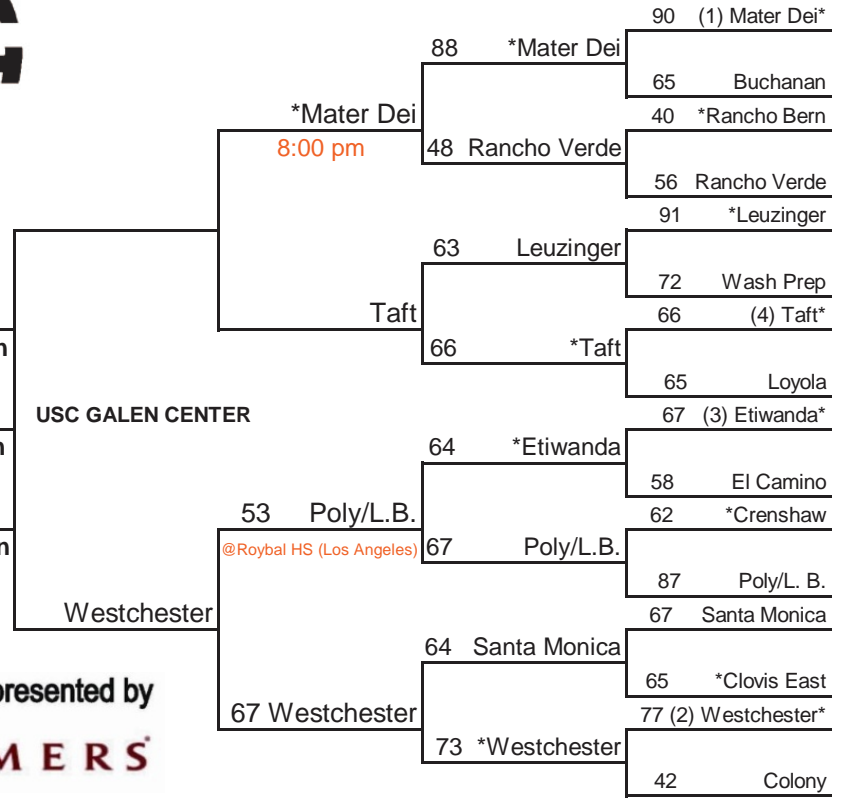

2010 CIF STATE BOYS DIV I BASKETBALL CHAMPIONSHIPS PRESENTED BY FARMERS

1ST ROUND	2ND ROUND	REG. SEMI-FINALS	REG. FINALS	STATE FINALS	REG. FINALS	REG. SEMI-FINALS	2ND ROUND	1ST ROUND
TUE MAR 9	THUR MAR 11	SAT MAR 13	SAT MAR 20	SAT MAR 27	SAT MAR 20	SAT MAR 13	THUR MAR 11	TUE MAR 9
7:00 P.M.	7:00 P.M.	7:00 P.M.	8:00 P.M.	8:00 P.M.	8:00 P.M.	7:00 P.M.	7:00 P.M.	7:00 P.M.

RABOBANK ARENA

Northern California Bracket

Southern California Bracket

*Denotes Home Team / Host Priority Number will determine host starting in 2nd Round
 Number in parentheses denotes seeded teams

North Host Priority