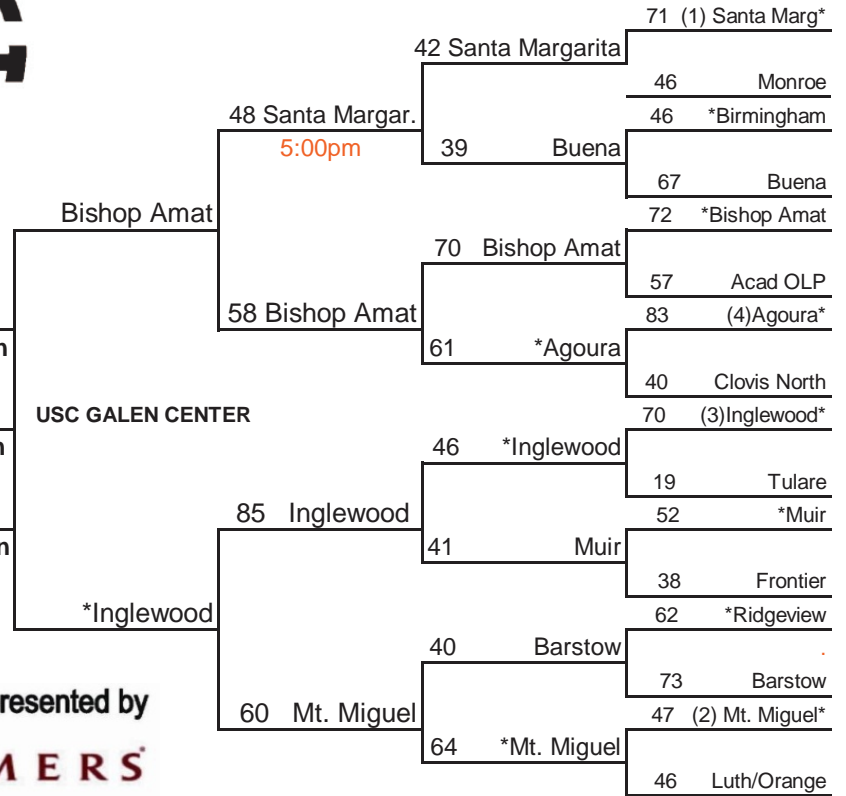

Southern California Bracket

*Denotes Home Team / Host Priority Number will determine host starting in 2nd Round
Number in parentheses denotes seeded teams

North Host Priority

1 St. Mary's, Stockton (SJS) 29-1	9 Miramonte, Orinda (NCS) 21-7
2 Sacramento (SJS) 25-6	10 Campolindo, Mor. (NCS) 20-9
3 Bishop O'Dowd, Oak (NCS) 26-3	11 Paradise (NS) 22-6
4 Valley Christian, S.J. (CCS) 22-6	12 Del Oro, Loomis (SJS) 25-5
5 Daugh Vly San Ramon (NCS) 26-3	
6 Vanden, Fairfield (SJS) 25-5	
7 St. Ignatius, S.F. (CCS) 19-9	
8 Enterprise, Redding (NS) 24-4	

South Host Priority

1 Santa Margarita (SS) 23-6	9 Buena, Ventura (SS) 21-9
2 Mt. Miguel, Spring Valley (SDS) 30-2	10 Barstow (SS) 23-3
3 Inglewood (SS) 26-5	11 Frontier, Bakersfield (CS) 23-8
4 Agoura (SS) 29-1	12 Academy OLP, San Diego (SDS) 23-8
5 Bishop Amat, La Puente (SS) 23-7	13 Clovis North (CS) 20-9
6 Muir, Pasadena (SS) 21-8	14 Tulare Western, Tulare (CS) 20-3
7 Ridgeview, Bakersfield (CS) 23-8	15 Lutheran, Orange (SS) 24-6
8 Birmingham, Lake Balboa (LAS) 18-9	16 Monroe, North Hills (LAS) 23-8