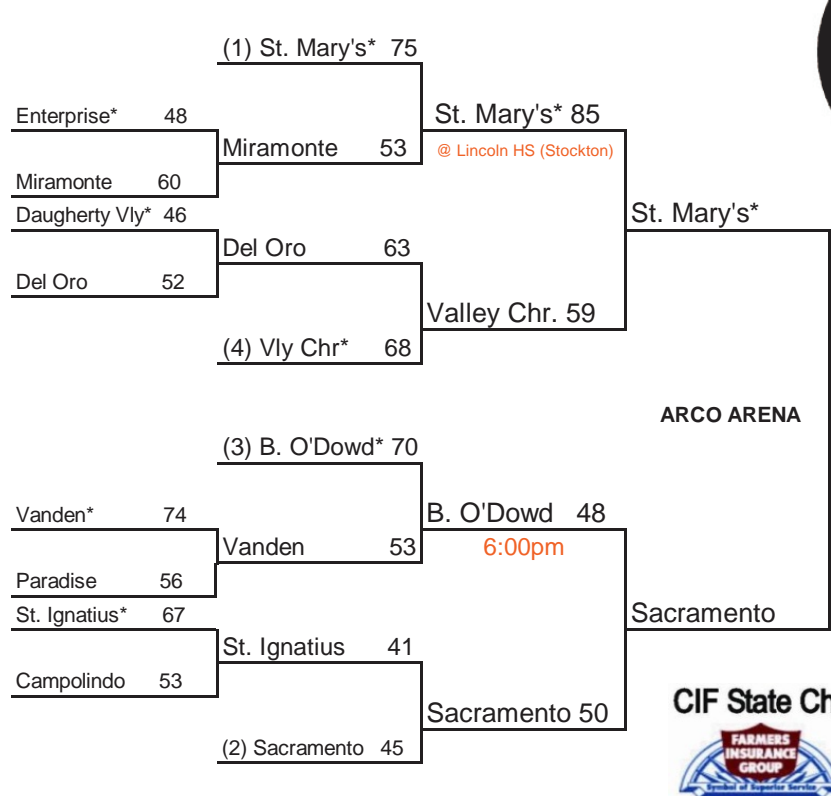

2010 CIF STATE GIRLS DIV III BASKETBALL CHAMPIONSHIPS PRESENTED BY FARMERS

1ST ROUND	2ND ROUND	REG. SEMI-FINALS	REG. FINALS	STATE FINALS	REG. FINALS	REG. SEMI-FINALS	2ND ROUND	1ST ROUND
TUE MAR 9	THUR MAR 11	SAT MAR 13	SAT MAR 20	SAT MAR 27	SAT MAR 20	SAT MAR 13	THUR MAR 11	TUE MAR 9
7:00 P.M.	7:00 P.M.	7:00 P.M.	10:00 A.M.	1:30 P.M.	10:00 A.M.	7:00 P.M.	7:00 P.M.	7:00 P.M.

RABOBANK ARENA

Northern California Bracket