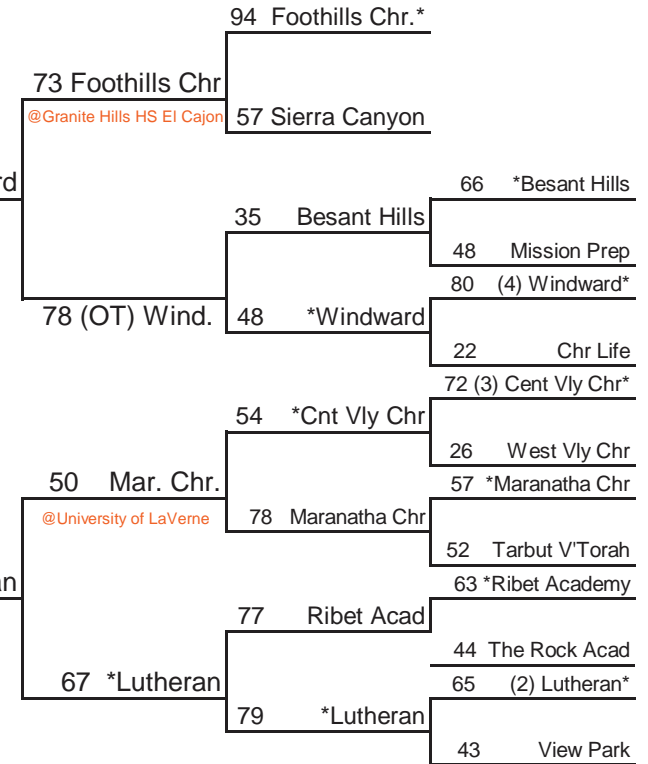

South Host Priority

- | | |
|--|--|
| 1 Price, Los Angeles (SS) 29-3 | 9 Oaks Christian, Westlake (SS) 19-9 |
| 2 Francis Parker, San Diego (SDS) 18-9 | 10 Immanuel, Reedley (CS) 21-10 |
| 3 Crespi, Encino (SS) 21-11 | 11 Horizon Chr. Acad., San Diego (SDS) 10-20 |
| 4 Notre Dame, Sherman Oaks (SS) 17-13 | 12 Pacific Hills, Los Angeles (SS) 18-11 |
| 5 Sierra, Tollhouse (CS) 21-6 | 13 Calvary Chapel, Santa Ana (SS) 14-13 |
| 6 LACES, Los Angeles (LAS) 12-18 | 14 El Segundo (SS) 19-11 |
| 7 Paraclete, Lancaster (SS) 21-7 | |
| 8 Kingsburg (CS) 16-12 | |

2010 CIF STATE BOYS DIV V BASKETBALL CHAMPIONSHIPS PRESENTED BY FARMERS

1ST ROUND	2ND ROUND	REG. SEMI-FINALS	REG. FINALS	STATE FINALS	REG. FINALS	REG. SEMI-FINALS	2ND ROUND	1ST ROUND
TUE MAR 9	THUR MAR 11	SAT MAR 13	SAT MAR 20	SAT MAR 27	SAT MAR 20	SAT MAR 13	THUR MAR 11	TUE MAR 9
7:00 P.M.	7:00 P.M.	7:00 P.M.	3:00 P.M.	11:30 A.M.	3:00 P.M.	7:00 P.M.	7:00 P.M.	7:00 P.M.

RABOBANK ARENA

Northern California Bracket

Southern California Bracket

*Denotes Home Team / Host Priority Number will determine host starting in 2nd Round
Number in parentheses denotes seeded teams

North Host Priority