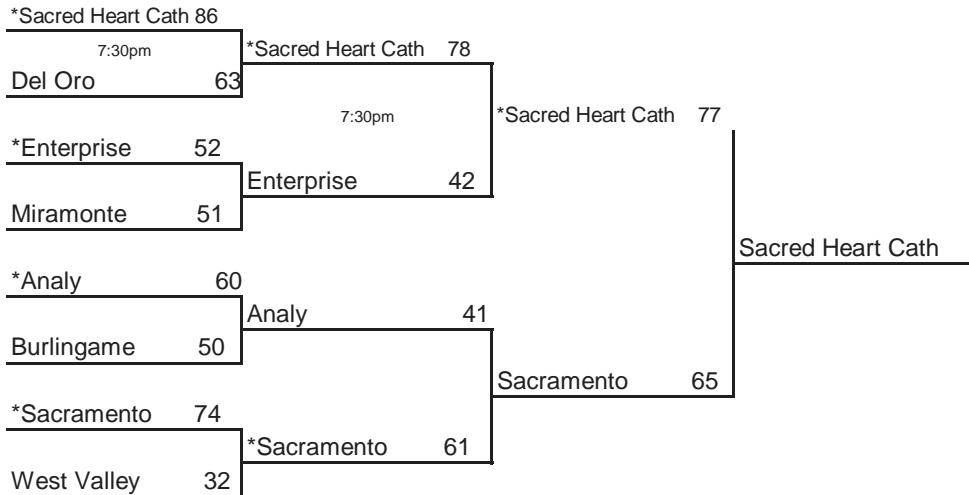

FINAL, March 20
8pm, ARCO Arena

EISENHOWER

73-61

* Indicates host team. Game played at host school at 7 pm, unless otherwise indicated.
In **Southern California only**, host school is determined by host priority in first round and seeding in subsequent rounds.

2009 CIF STATE BASKETBALL CHAMPIONSHIPS NORTHERN CALIFORNIA - BOYS DIVISION III

FARMERS

www.cifstate.org

ROUND I, March 9
Home Sites

ROUND I, March 10
Home Sites

REG SEMIS, March 12
Home Sites

NORCAL, March 14
12pm, ARCO Arena

FINAL, March 21
2:45pm, ARCO Arena

Seeded Teams

- 1 Sacred Heart Cath
- 2 Sacramento
- 3 Analy
- 4 Enterprise

Host Priority

- 1 Sacred Heart Cath, San Francisco (CCS) 24-4
- 2 Sacramento (SJS) 25-6
- 3 Analy, Sebastopol (NCS) 26-6
- 4 Enterprise, Redding (NS) 20-9
- 5 Miramonte, Orinda (NCS) 24-5
- 6 Burlingame (CCS) 26-5
- 7 West Valley, Cottonwood (NS) 15-11
- 8 Del Oro, Loomis (SJS) 22-8