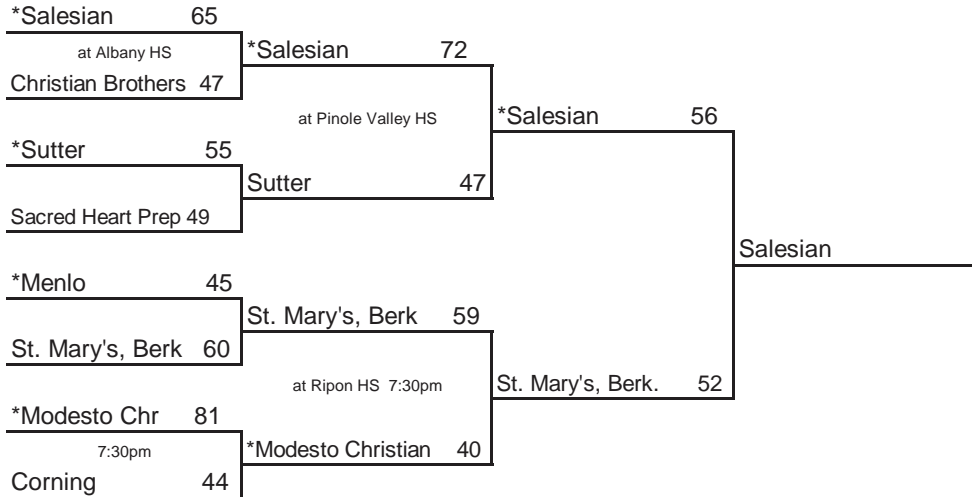

FINAL, March 21
2:45pm, ARCO Arena

Seeded Teams

- 1 Harvard-Westlake
- 2 Ocean View
- 3 Canyon, Anaheim
- 4 Hanford West

Host Priority

- 1 Harvard-Westlake, No. Hollywood (SS) 25-6
- 2 Ocean View, Huntington Beach (SS) 24-7
- 3 La Jolla (SDS) 17-14
- 4 Hanford West (CS) 20-11
- 5 Canyon, Anaheim (SS) 25-6
- 6 Gahr, Cerritos (SS) 18-15
- 7 Cathedral Catholic (SDS) 17-13
- 8 Ridgeview, Bakersfield (CS) 17-8

* Indicates host team. Game played at host school at 7 pm, unless otherwise indicated.
In **Southern California only**, host school is determined by host priority in first round and seeding in subsequent rounds.

FINAL, March 21
11:15am, ARCO Arena

Seeded Teams

- 1 Salesian
- 2 Modesto Christian
- 3 Menlo
- 4 Sutter

Host Priority

- 1 Salesian, Richmond (NCS) 27-4
- 2 Modesto Christian (SJS) 22-8
- 3 Menlo, Atherton (CCS) 23-3
- 4 Sutter (NS) 22-5
- 5 Sacred Heart Prep, Atherton (CCS) 19-10
- 6 St. Mary's, Berkeley (NCS) 26-5
- 7 Corning (NS) 23-6
- 8 Christian Bros, Sacramento (SJS) 21-7