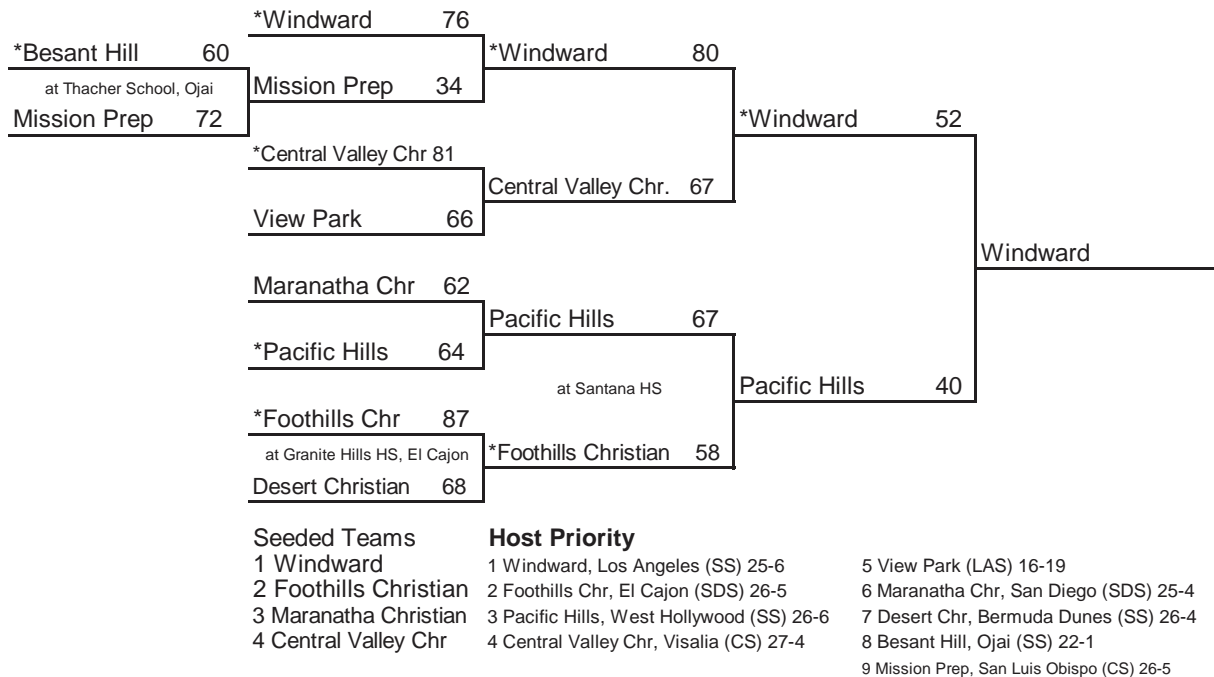

* Indicates host team. Game played at host school at 7 pm, unless otherwise indicated.
In **Southern California only**, host school is determined by host priority in first round and seeding in subsequent rounds.

FINAL, March 20
1:30pm, ARCO Arena

2009 CIF STATE BASKETBALL CHAMPIONSHIPS SOUTHERN CALIFORNIA - BOYS DIVISION V

WINDWARD
69-53

ROUND I, March 9
Home Sites

ROUND I, March 10
Home Sites

REG SEMIS, March 12
Home Sites

SOCAL, March 14
3pm, CS Fullerton

FINAL, March 20
1:30pm, ARCO Arena

* Indicates host team. Game played at host school at 7 pm, unless otherwise indicated.
In **Southern California only**, host school is determined by host priority in first round and seeding in subsequent rounds.