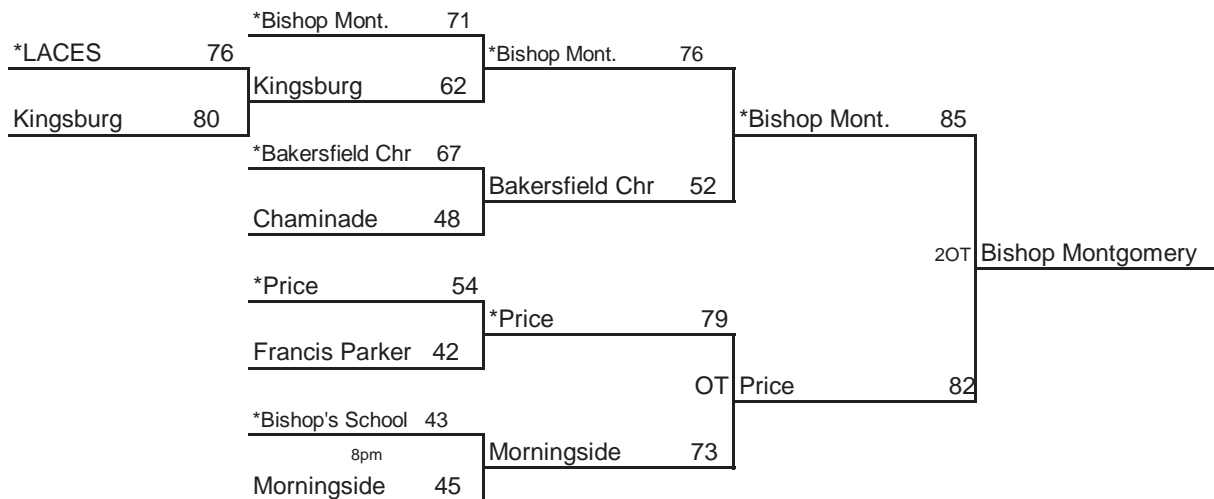

2009 CIF STATE BASKETBALL CHAMPIONSHIPS SOUTHERN CALIFORNIA - BOYS DIVISION IV

**SALESIAN
65-64**

ROUND I, March 9
Home Sites

ROUND I, March 10
Home Sites

REG SEMIS, March 12
Home Sites

SOCAL, March 14
7pm, CS Fullerton

FINAL, March 21
11:15pm, ARCO Arena

Seeded Teams

- 1 Bishop Montgomery
- 2 The Bishop's School
- 3 Price
- 4 Bakersfield Chr

Host Priority

- 1 Bishop Montgomery, Torrance (SS) 25-4
- 2 The Bishop's School, La Jolla (SDS) 25-4
- 3 Price, Los Angeles (SS) 26-6
- 4 Bakersfield Christian (CS) 22-7
- 5 Chaminade, West Hills (SS) 20-12
- 6 Francis Parker, San Diego (SDS) 13-10
- 7 Morningside, Inglewood (SS) 23-9
- 8 LACES (LAS) 16-17
- 9 Kingsburg (CS) 17-16

* Indicates host team. Game played at host school at 7 pm, unless otherwise indicated.
In **Southern California only**, host school is determined by host priority in first round and seeding in subsequent rounds.