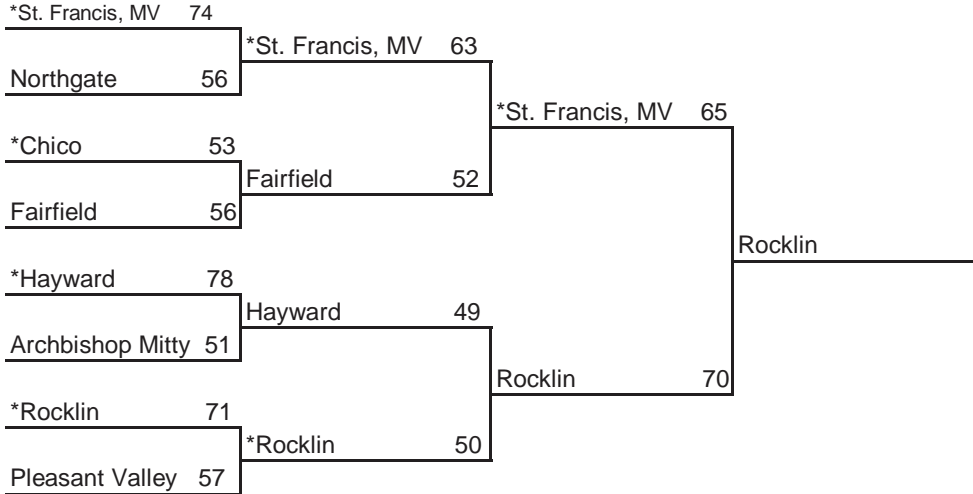

* Indicates host team. Game played at host school at 7 pm, unless otherwise indicated. In **Southern California only**, host school is determined by host priority in first round and seeding in subsequent rounds.

www.cifstate.org

2009 CIF STATE BASKETBALL CHAMPIONSHIPS NORTHERN CALIFORNIA - BOYS DIVISION II

FARMERS

ROUND I, March 9
Home Sites

ROUND I, March 10
Home Sites

REG SEMIS, March 12
Home Sites

NORCAL, March 14
4pm, ARCO Arena

FINAL, March 20
8pm, ARCO Arena

2009 CIF STATE BASKETBALL CHAMPIONSHIPS SOUTHERN CALIFORNIA - BOYS DIVISION II

ROUND I, March 9
Home Sites

ROUND I, March 10
Home Sites

REG SEMIS, March 12
Home Sites

SOCAL, March 14
4pm, Pauley Pavilion

FINAL, March 20
8pm, ARCO Arena

EISENHOWER

73-61

* Indicates host team. Game played at host school at 7 pm, unless otherwise indicated.
In **Southern California only**, host school is determined by host priority in first round and seeding in subsequent rounds.