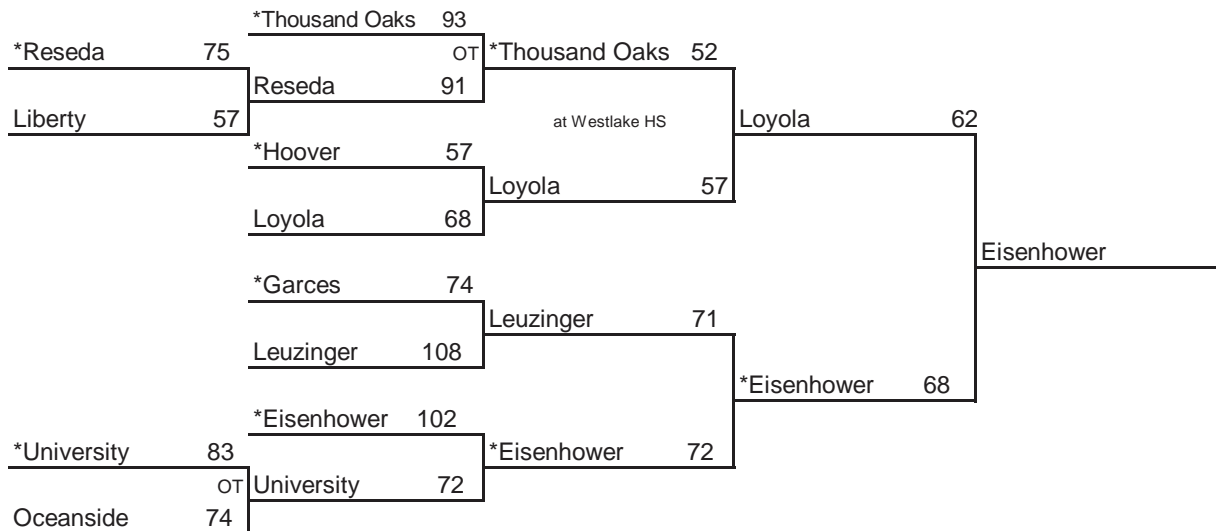

* Indicates host team. Game played at host school at 7 pm, unless otherwise indicated. In **Southern California only**, host school is determined by host priority in first round and seeding in subsequent rounds.

FINAL, March 20
8pm, ARCO Arena

2009 CIF STATE BASKETBALL CHAMPIONSHIPS SOUTHERN CALIFORNIA - BOYS DIVISION II

ROUND I, March 9
Home Sites

ROUND I, March 10
Home Sites

REG SEMIS, March 12
Home Sites

SOCAL, March 14
4pm, Pauley Pavilion

FINAL, March 20
8pm, ARCO Arena

EISENHOWER

73-61

* Indicates host team. Game played at host school at 7 pm, unless otherwise indicated.
In **Southern California only**, host school is determined by host priority in first round and seeding in subsequent rounds.