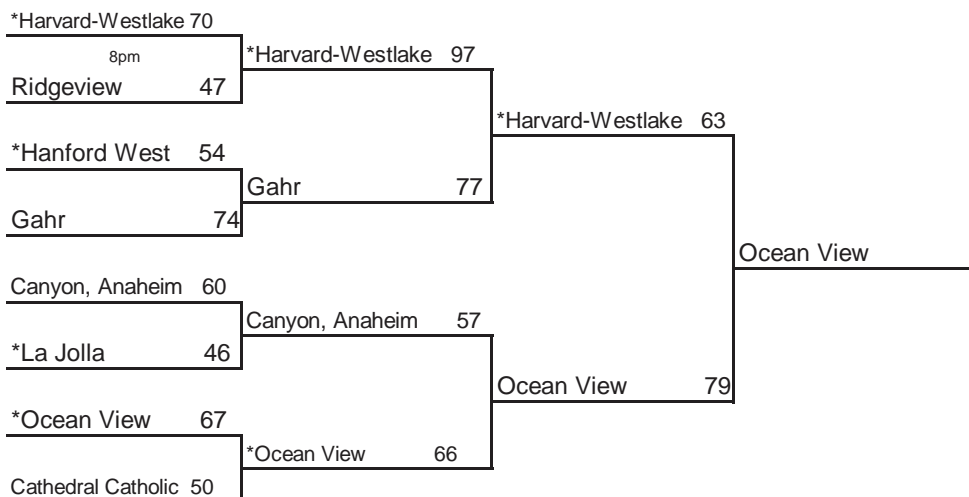

2009 CIF STATE BASKETBALL CHAMPIONSHIPS SOUTHERN CALIFORNIA - BOYS DIVISION III

**SACRED HEART CATHEDRAL
62-55**

ROUND I, March 9
Home Sites

ROUND I, March 10
Home Sites

REG SEMIS, March 12
Home Sites

SOCAL, March 14
12pm, Pauley Pavilion

FINAL, March 21
2:45pm, ARCO Arena

Seeded Teams

- 1 Harvard-Westlake
- 2 Ocean View
- 3 Canyon, Anaheim
- 4 Hanford West

Host Priority

- 1 Harvard-Westlake, No. Hollywood (SS) 25-6
- 2 Ocean View, Huntington Beach (SS) 24-7
- 3 La Jolla (SDS) 17-14
- 4 Hanford West (CS) 20-11
- 5 Canyon, Anaheim (SS) 25-6
- 6 Gahr, Cerritos (SS) 18-15
- 7 Cathedral Catholic (SDS) 17-13
- 8 Ridgeview, Bakersfield (CS) 17-8

* Indicates host team. Game played at host school at 7 pm, unless otherwise indicated.
In **Southern California only**, host school is determined by host priority in first round and seeding in subsequent rounds.