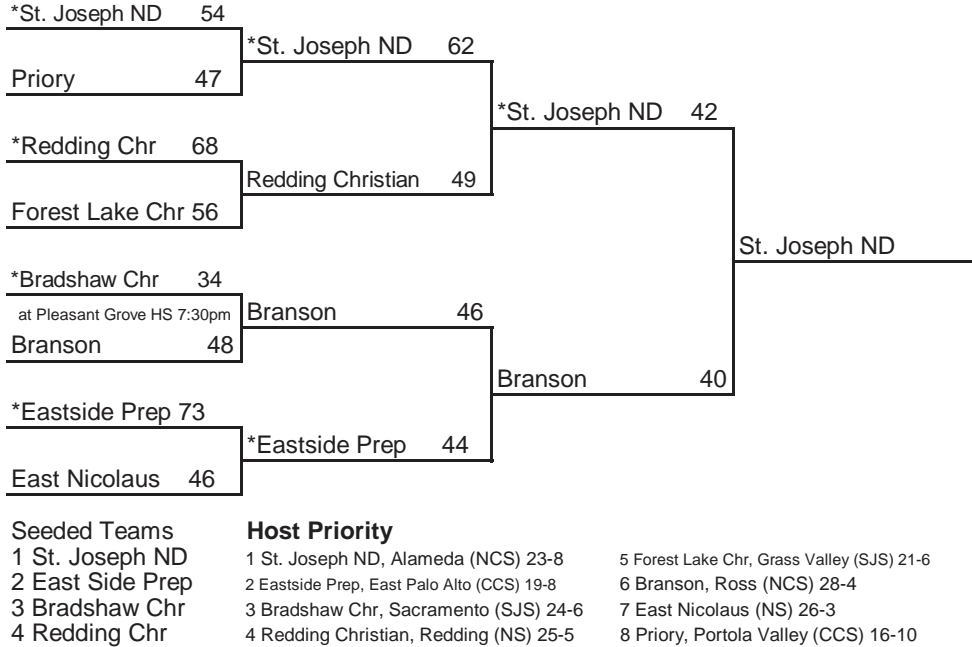

FINAL, March 21
11:15pm, ARCO Arena

Seeded Teams

- 1 Bishop Montgomery
- 2 The Bishop's School
- 3 Price
- 4 Bakersfield Chr

Host Priority

- 1 Bishop Montgomery, Torrance (SS) 25-4
- 2 The Bishop's School, La Jolla (SDS) 25-4
- 3 Price, Los Angeles (SS) 26-6
- 4 Bakersfield Christian (CS) 22-7
- 5 Chaminade, West Hills (SS) 20-12
- 6 Francis Parker, San Diego (SDS) 13-10
- 7 Morningside, Inglewood (SS) 23-9
- 8 LACES (LAS) 16-17
- 9 Kingsburg (CS) 17-16

* Indicates host team. Game played at host school at 7 pm, unless otherwise indicated.
In **Southern California only**, host school is determined by host priority in first round and seeding in subsequent rounds.

FINAL, March 20
1:30pm, ARCO Arena

2009 CIF STATE BASKETBALL CHAMPIONSHIPS SOUTHERN CALIFORNIA - BOYS DIVISION V

WINDWARD
69-53

ROUND I, March 9
Home Sites

ROUND I, March 10
Home Sites

REG SEMIS, March 12
Home Sites

SOCAL, March 14
3pm, CS Fullerton

FINAL, March 20
1:30pm, ARCO Arena

* Indicates host team. Game played at host school at 7 pm, unless otherwise indicated.
In **Southern California only**, host school is determined by host priority in first round and seeding in subsequent rounds.