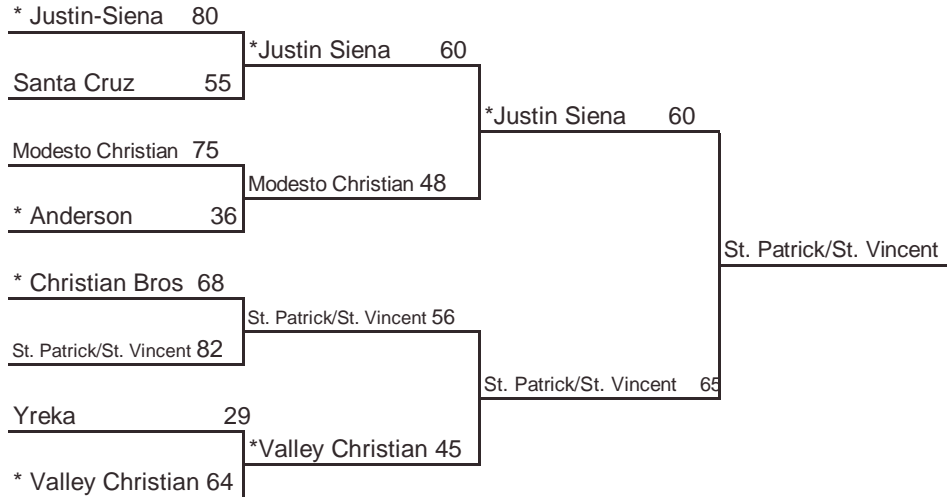

* Indicates host team. Game played at host school at 7 pm, unless otherwise indicated.
In **Southern California only**, host school is determined by host priority in first round and seeding in subsequent rounds.

FINAL, March 14
3:30pm, ARCO Arena

Seeded Teams

- 1 Justin-Siena
- 2 Valley Christian
- 3 Christian Bros
- 4 Anderson

Host Priority

- 1 Justin-Siena, Napa (NCS) 27-3
- 2 Valley Christian, San Jose (CCS) 26-6
- 3 Christian Bros., Sacramento (SJS) 27-4
- 4 Anderson (NS) 23-4
- 5 Modesto Christian (SJS) 27-4
- 6 St. Patrick/St. Vincent, Vallejo (NCS) 26-5
- 7 Yreka (NS) 17-7
- 8 Santa Cruz (CCS) 17-3