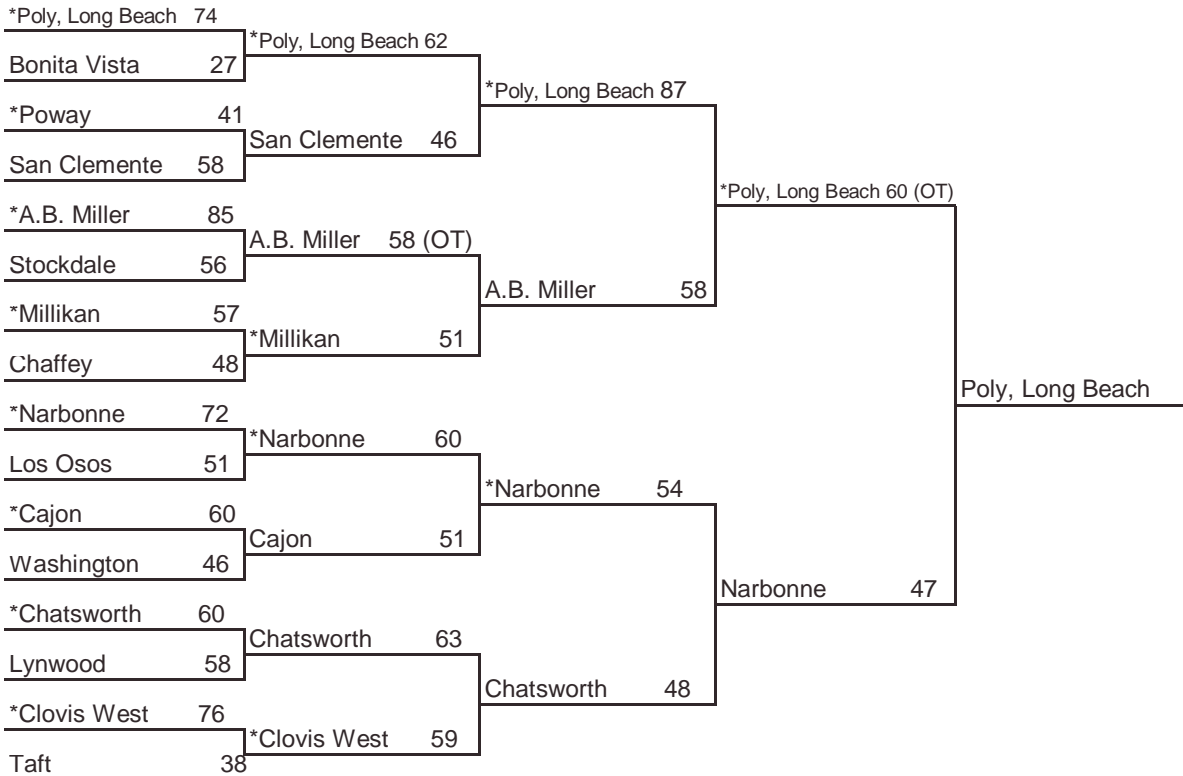

FINAL, March 15
6pm, ARCO Arena

Seeded Teams

- 1 Berkeley
- 2 Kennedy
- 3 Castlemont
- 4 San Benito

Host Priority

- 1 Berkeley (NCS) 27-3
- 2 Kennedy, Sacramento (SJS) 25-6
- 3 Castlemont, Oakland (OS) 23-4
- 4 San Benito, Hollister (CCS) 23-5
- 5 Lowell, San Francisco (SFS) 26-4
- 6 McClatchy, Sacramento (SJS) 22-10
- 7 Deer Valley, Antioch (NCS) 25-4
- 8 Skyline, Oakland (OS) 19-9
- 9 Lincoln, San Francisco (SFS) 21-11
- 10 Carmont, Belmont (CCS) 23-7

2008 CIF STATE BASKETBALL CHAMPIONSHIPS

SOUTHERN CALIFORNIA - GIRLS DIVISION I

POLY, LONG BEACH
55-31

ROUND I, March 3
Home Sites

ROUND II, March 4
Home Sites

REG SEMIS, March 6
Home Sites

SOCAL, March 8
6pm, LA Sports Arena

FINAL, March 15
6pm, ARCO Arena

Seeded Teams & Travel Priority

- 1. Poly, Long Beach (SS) 25-2
- 2 Clovis West (CS) 27-2
- 3 Narbonne, Los Angeles (LAS) 28-4
- 4 Millikan, Long Beach (SS) 26-4
- 5 A.B. Miller, Fontana (SS) 26-2
- 6 Cajon, San Bernardino (SS) 29-3
- 7 Chatsworth (LAS) 24-6
- 8 Poway (SDS) 27-3
- 9 San Clemente (SS) 25-5
- 10 Lynwood (SS) 23-7
- 11 Washington, Los Angeles (LAS) 26-6
- 12 Stockdale, Bakersfield (CS) 26-3
- 13 Chaffey, Ontario (CS) 26-3
- 14 Los Osos, Rancho Cucamonga (SS) 24-6
- 15 Taft (LAS) 17-8
- 16 Bonita Vista (SDS) 22-7

* Indicates host team. Game played at host school at 7 pm, unless otherwise indicated. In **Southern California only**, host school is determined by host priority in first round and seeding in subsequent rounds.