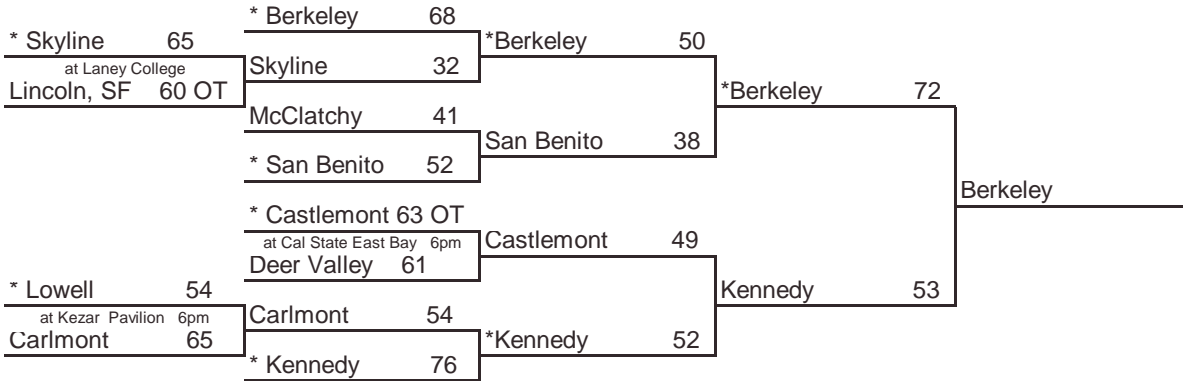

2008 CIF STATE BASKETBALL CHAMPIONSHIPS

NORTHERN CALIFORNIA - GIRLS DIVISION I

www.cifstate.org

ROUND I, March 3
Home Sites

ROUND II, March 4
Home Sites

REG SEMIS, March 6
Home Sites

NORCAL, March 8
10am, ARCO Arena

FINAL, March 15
6pm, ARCO Arena

Seeded Teams

- 1 Berkeley
- 2 Kennedy
- 3 Castlemont
- 4 San Benito

Host Priority

- 1 Berkeley (NCS) 27-3
- 2 Kennedy, Sacramento (SJS) 25-6
- 3 Castlemont, Oakland (OS) 23-4
- 4 San Benito, Hollister (CCS) 23-5
- 5 Lowell, San Francisco (SFS) 26-4
- 6 McClatchy, Sacramento (SJS) 22-10
- 7 Deer Valley, Antioch (NCS) 25-4
- 8 Skyline, Oakland (OS) 19-9
- 9 Lincoln, San Francisco (SFS) 21-11
- 10 Carmont, Belmont (CCS) 23-7