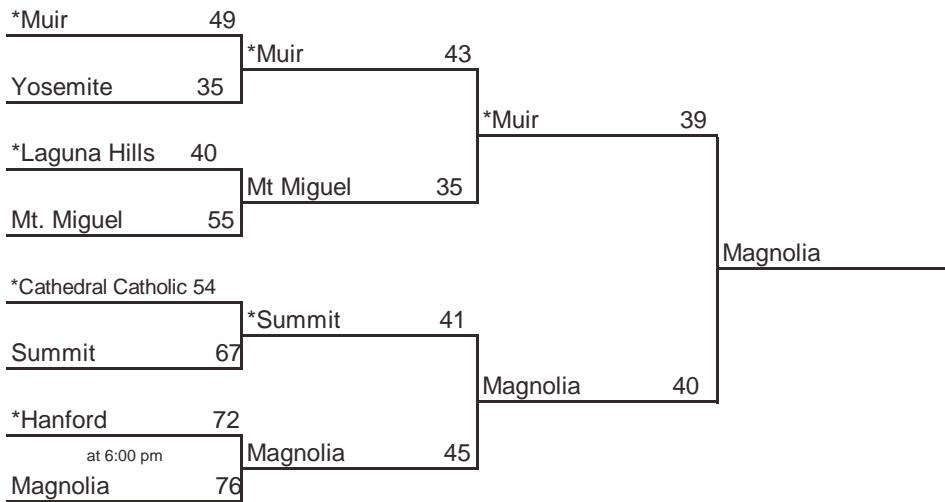

FINAL, March 15
1pm, ARCO Arena

Seeded Teams

- 1 Sacred Heart Cath
- 2 St. Mary's
- 3 Miramonte
- 4 West Valley

Host Priority

- 1 Sacred Heart Cathedral, SF (CCS) 29-0
- 2 St. Mary's, Stockton (SJS) 30-0
- 3 Miramonte, Orinda (NCS) 26-3
- 4 West Valley, Cottonwood (NS) 18-6
- 5 Sacramento (SJS) 25-2
- 6 St. Ignatius, San Francisco (CCS) 19-11
- 7 Hercules (NCS) 24-6
- 8 Oroville (NS) 15-13

2008 CIF STATE BASKETBALL CHAMPIONSHIPS SOUTHERN CALIFORNIA - GIRLS DIVISION III

SACRED HEART CATHEDRAL

48-33

ROUND I, March 3
Home Sites

ROUND II, March 4
Home Sites

REG SEMIS, March 6
Home Sites

SOCAL, March 8
10am, LA Sports Arena

FINAL, March 15
1pm, ARCO Arena

Seeded Teams

- 1 Muir
- 2 Hanford
- 3 Cathedral Catholic
- 4 Laguna Hills

Host Priority

- 1 Muir, Pasadena (SS) 26-2
- 2 Hanford (CS) 24-6
- 3 Cathedral Catholic, San Diego (SDS) 26-3
- 4 Laguna Hills (SS) 24-6
- 5 Mt. Miguel, Spring Valley (SDS) 20-5
- 6 Summit, Fontana (SS) 28-2
- 7 Magnolia, Anahiem (SS) 24-6
- 8 Yosemite, Oakhurst (CS) 20-8

* Indicates host team. Game played at host school at 7 pm, unless otherwise indicated.
In **Southern California only**, host school is determined by host priority in first round and seeding in subsequent rounds.