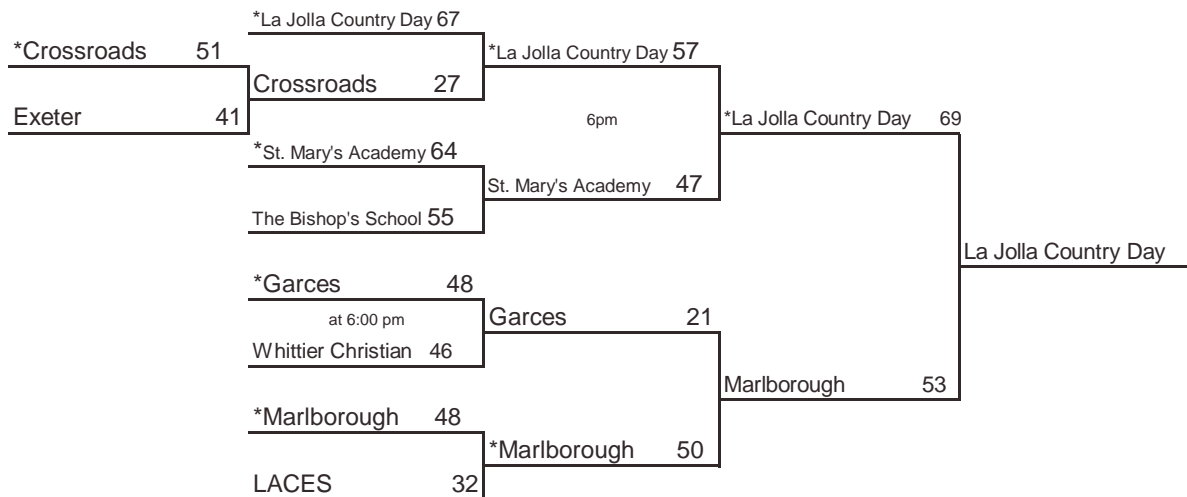

FINAL, March 14
3:30pm, ARCO Arena

Seeded Teams

- 1 Justin-Siena
- 2 Valley Christian
- 3 Christian Bros
- 4 Anderson

Host Priority

- 1 Justin-Siena, Napa (NCS) 27-3
- 2 Valley Christian, San Jose (CCS) 26-6
- 3 Christian Bros., Sacramento (SJS) 27-4
- 4 Anderson (NS) 23-4
- 5 Modesto Christian (SJS) 27-4
- 6 St. Patrick/St. Vincent, Vallejo (NCS) 26-5
- 7 Yreka (NS) 17-7
- 8 Santa Cruz (CCS) 17-3

2008 CIF STATE BASKETBALL CHAMPIONSHIPS SOUTHERN CALIFORNIA - GIRLS DIVISION IV

**ST. PATRICK/ST. VINCENT
67-65**

ROUND I, March 3
Home Sites

ROUND II, March 4
Home Sites

REG SEMIS, March 6
Home Sites

SOCAL, March 8
5pm, Mater Dei HS

FINAL, March 14
3:30pm, ARCO Arena

Seeded Teams

- 1 La Jolla Country Day
- 2 Marlborough
- 3 Garces
- 4 St. Mary's Academy

Host Priority

- 1 La Jolla Country Day (SDS) 23-5
- 2 Marlborough, Los Angeles (SS) 23-5
- 3 Garces, Bakersfield (CS) 23-3
- 4 St. Mary's Academy, Inglewood (SS) 25-7
- 5 The Bishops School, La Jolla (SDS) 21-9
- 6 Whittier Christian (SS) 24-7
- 7 LACES (LAS) 18-8
- 8 Crossroads, Santa Monica (SS) 20-7
- 9 Exeter, Visalia (CS) 24-6

* Indicates host team. Game played at host school at 7 pm, unless otherwise indicated.

In **Southern California only**, host school is determined by host priority in first round and seeding in subsequent rounds.