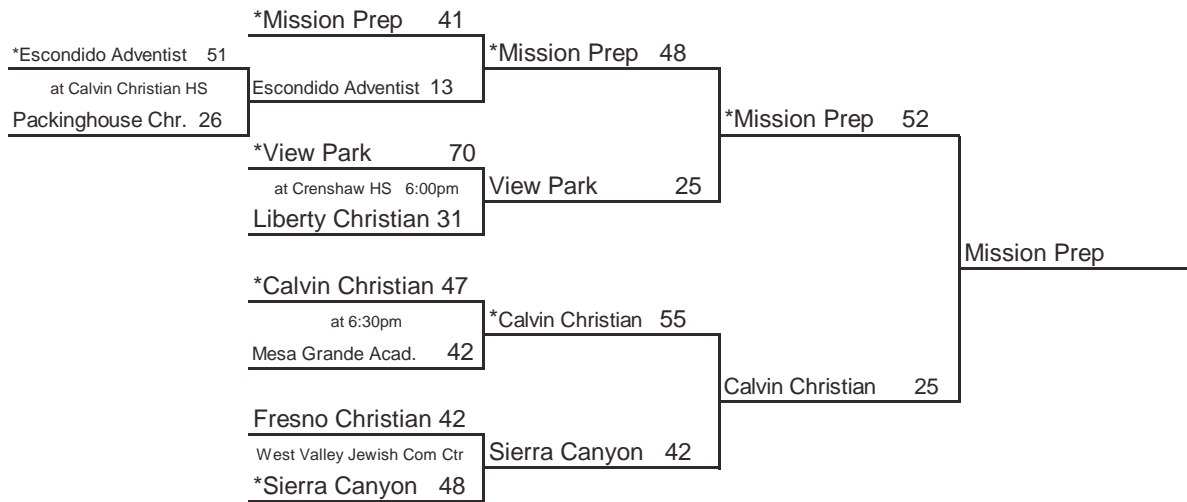

FINAL, March 15
9:30am, ARCO Arena

Seeded Teams

- 1 Mission Prep
- 2 Fresno Christian
- 3 Calvin Christian
- 4 View Park

Host Priority

- 1 Mission Prep, San Luis Obispo (CS) 24-45
- 2 Calvin Chr., Escondido (SDS) 20-8
- 3 View Park Prep, Los Angeles (LAS) 24-5
- 4 Fresno Christian (CS) 27-6
- 5 Liberty Chr., Huntington Bch (SS) 22-4
- 6 Mesa Grande Acad., Calimesa (SS) 26-5
- 7 Sierra Canyon, Chatsworth (SS) 22-5
- 8 Escondido Advent. Acad. (SDS) 23-4
- 9 Packinghouse Chr., Redlands (SS) 16-3

* Indicates host team. Game played at host school at 7 pm, unless otherwise indicated.
In **Southern California only**, host school is determined by host priority in first round and seeding in subsequent rounds.