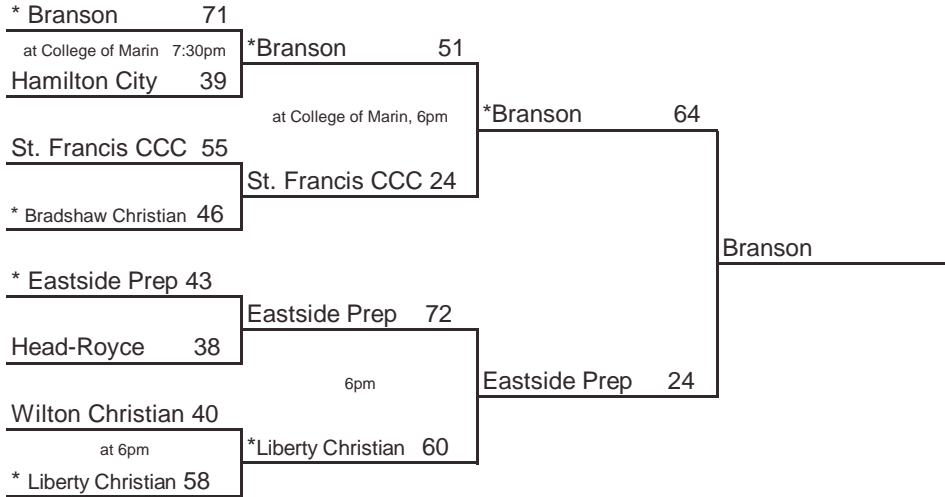

FINAL, March 14
3:30pm, ARCO Arena

Seeded Teams

- 1 La Jolla Country Day
- 2 Marlborough
- 3 Garces
- 4 St. Mary's Academy

Host Priority

- 1 La Jolla Country Day (SDS) 23-5
- 2 Marlborough, Los Angeles (SS) 23-5
- 3 Garces, Bakersfield (CS) 23-3
- 4 St. Mary's Academy, Inglewood (SS) 25-7
- 5 The Bishops School, La Jolla (SDS) 21-9
- 6 Whittier Christian (SS) 24-7
- 7 LACES (LAS) 18-8
- 8 Crossroads, Santa Monica (SS) 20-7
- 9 Exeter, Visalia (CS) 24-6

* Indicates host team. Game played at host school at 7 pm, unless otherwise indicated.

In **Southern California only**, host school is determined by host priority in first round and seeding in subsequent rounds.

FINAL, March 15
9:30am, ARCO Arena

Seeded Teams

- 1 Branson
- 2 Liberty Chr.
- 3 Eastside Prep
- 4 Bradshaw Chr.

Host Priority

- 1 Branson, Ross (NCS) 25-7
- 2 Liberty Christian, Redding (NS) 29-1
- 3 Eastside Prep, East Palo Alto (CCS) 29-1
- 4 Bradshaw Chr, Sacramento (SJS) 27-3
- 5 St. Francis CCC, Watsonville (CCS) 27-8
- 6 Head-Royce, Oakland (NCS) 27-6
- 7 Wilton Christian (SJS) 22-4
- 8 Hamilton City (NS) 24-5