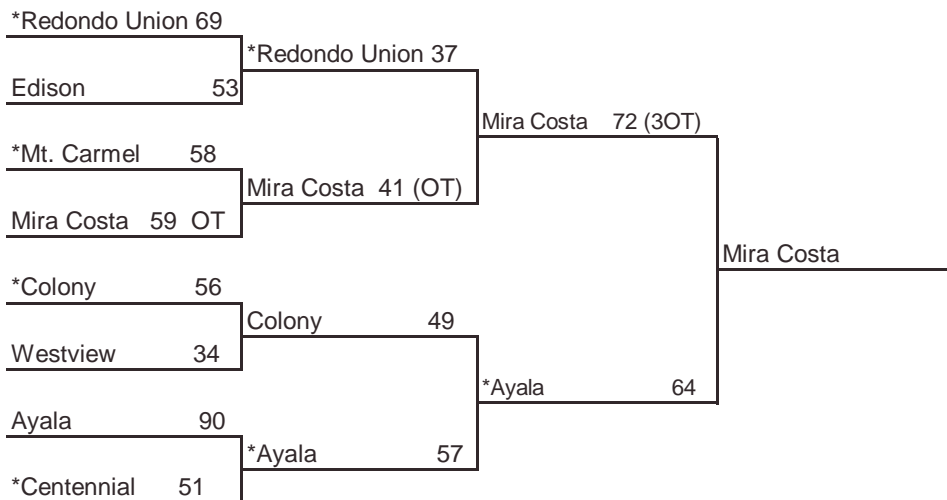

FINAL, March 14
5:30pm, ARCO Arena

Seeded Teams

- 1 St. Francis, Sac
- 2 Carondelet
- 3 Pleasant Valley
- 4 Wilcox

Host Priority

- 1 St. Francis, Sacramento (SJS) 24-3
- 2 Carondelet, Concord (NCS) 26-3
- 3 Pleasant Valley, Chico (NS) 24-5
- 4 Wilcox, San Jose (CCS) 24-3
- 5 Northgate, Walnut Creek (NCS) 25-4
- 6 Archbishop Mitty, San Jose (CCS) 18-11
- 7 Oak Ridge, El Dorado Hills (SJS) 26-5
- 8 Chico (NS) 19-9

2008 CIF STATE BASKETBALL CHAMPIONSHIPS SOUTHERN CALIFORNIA - GIRLS DIVISION II

ARCHBISHOP MITTY

59-49 OT

ROUND I, March 3
Home Sites

ROUND II, March 4
Home Sites

REG SEMIS, March 6
Home Sites

SOCAL, March 8
2pm, LA Sports Arena

FINAL, March 14
5:30pm, ARCO Arena

Seeded Teams

- 1 Redondo Union
- 2 Ayala
- 3 Colony
- 4 Mt. Carmel

Host Priority

- 1 Redondo Union, Redondo Beach (SS) 27-3
- 2 Ayala, Chino Hills (SS) 27-5
- 3 Colony, Ontario (SS) 26-2
- 4 Mt. Carmel, San Diego (SDS) 20-11
- 5 Mira Costa, Manhattan Bch (SS) 25-6
- 6 Westview (SDS) 28-6
- 7 Centennial, Bakersfield (CS) 24-6
- 8 Edison, Fresno (CS) 19-8

* Indicates host team. Game played at host school at 7 pm, unless otherwise indicated.

In **Southern California only**, host school is determined by host priority in first round and seeding in subsequent rounds.