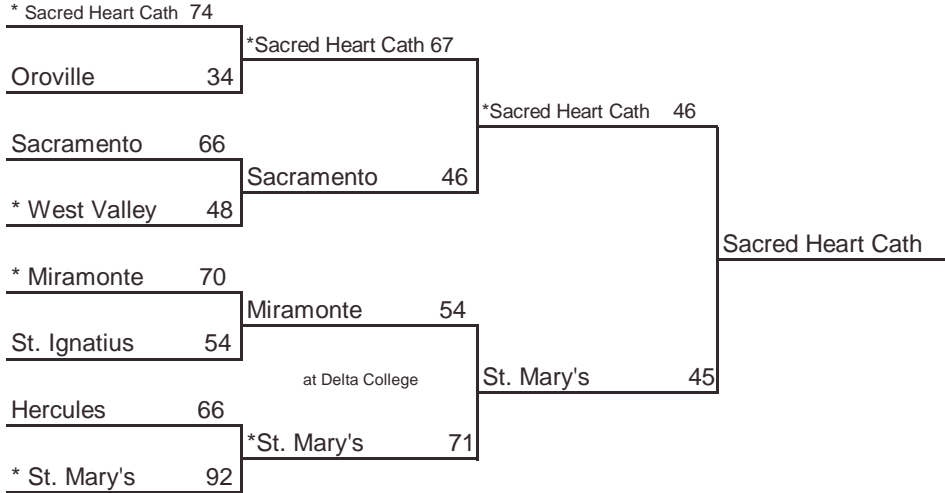

* Indicates host team. Game played at host school at 7 pm, unless otherwise indicated.

In **Southern California only**, host school is determined by host priority in first round and seeding in subsequent rounds.

2008 CIF STATE BASKETBALL CHAMPIONSHIPS NORTHERN CALIFORNIA - GIRLS DIVISION III

www.cifstate.org

ROUND I, March 3
Home Sites

ROUND II, March 4
Home Sites

REG SEMIS, March 6
Home Sites

NORCAL, March 8
6pm, ARCO Arena

FINAL, March 15
1pm, ARCO Arena

Seeded Teams

- 1 Sacred Heart Cath
- 2 St. Mary's
- 3 Miramonte
- 4 West Valley

Host Priority

- 1 Sacred Heart Cathedral, SF (CCS) 29-0
- 2 St. Mary's, Stockton (SJS) 30-0
- 3 Miramonte, Orinda (NCS) 26-3
- 4 West Valley, Cottonwood (NS) 18-6
- 5 Sacramento (SJS) 25-2
- 6 St. Ignatius, San Francisco (CCS) 19-11
- 7 Hercules (NCS) 24-6
- 8 Oroville (NS) 15-13