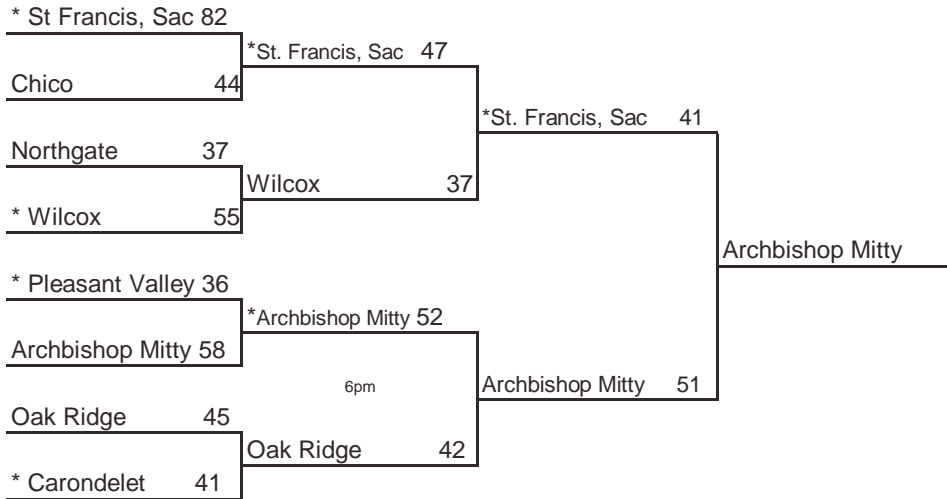

* Indicates host team. Game played at host school at 7 pm, unless otherwise indicated. In **Southern California only**, host school is determined by host priority in first round and seeding in subsequent rounds.

www.cifstate.org

2008 CIF STATE BASKETBALL CHAMPIONSHIPS NORTHERN CALIFORNIA - GIRLS DIVISION II

ROUND I, March 3
Home Sites

ROUND II, March 4
Home Sites

REG SEMIS, March 6
Home Sites

NORCAL, March 8
2pm, ARCO Arena

FINAL, March 14
5:30pm, ARCO Arena

Seeded Teams

- 1 St. Francis, Sac
- 2 Carondelet
- 3 Pleasant Valley
- 4 Wilcox

Host Priority

- 1 St. Francis, Sacramento (SJS) 24-3
- 2 Carondelet, Concord (NCS) 26-3
- 3 Pleasant Valley, Chico (NS) 24-5
- 4 Wilcox, San Jose (CCS) 24-3
- 5 Northgate, Walnut Creek (NCS) 25-4
- 6 Archbishop Mitty, San Jose (CCS) 18-11
- 7 Oak Ridge, El Dorado Hills (SJS) 26-5
- 8 Chico (NS) 19-9