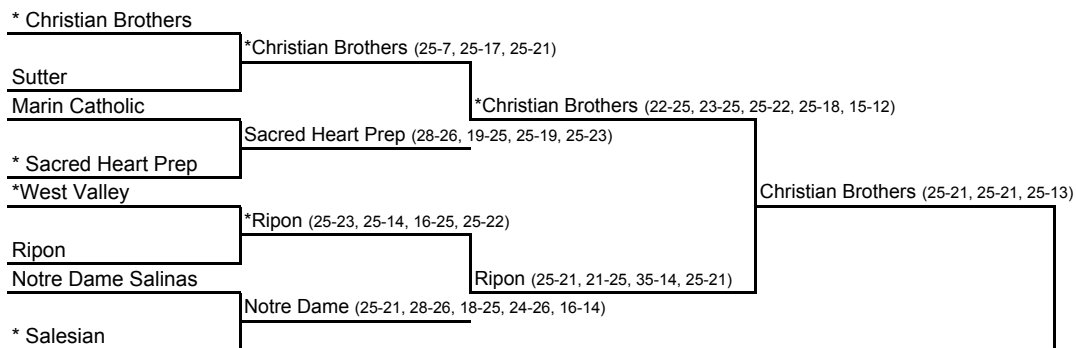

2009 CIF STATE VOLLEYBALL CHAMPIONSHIPS NORTHERN CALIFORNIA - DIVISION IV

FARMERS

www.cifstate.org

Round I, NOV. 23 Home Sites	ROUND I, NOV. 24 Home Sites	ROUND II, NOV. 28 Home Sites	NORCAL FINALS, DEC. 1 Home Sites	STATE FINALS, DEC. 5 12:00 pm, Bren Center UC Irvine

Seeded Teams	Host Priority	
1 Christian Brothers	1 Christian Brothers, Sacramento (SJS) 27-9	5 Ripon, Ripon (SJS) 37-10
2 Salesian	2 Salesian, Richmond (NCS) 26-7	6 Marin Catholic, Kentfield (NCS) 29-11
3 Ripon	3 West Valley, Cottonwood (NS) 34-8	7 Notre Dame Salinas, Salinas (CCS) 27-6
4 Sacred Heart Prep	4 Sacred Heart Prep, Atherton (CCS) 22-10	8 Sutter, Sutter (NS) 36-4

La Jolla Country Day
(25-19, 25-20, 25-20)

SOUTHERN CALIFORNIA - DIVISION IV

Round I, NOV. 23 Home Sites	ROUND I, NOV. 24 Home Sites	ROUND II, NOV. 28 Home Sites	SOCAL FINALS, DEC. 1 Home Sites	STATE FINALS, DEC. 5 12:00 pm, Bren Center UC Irvine