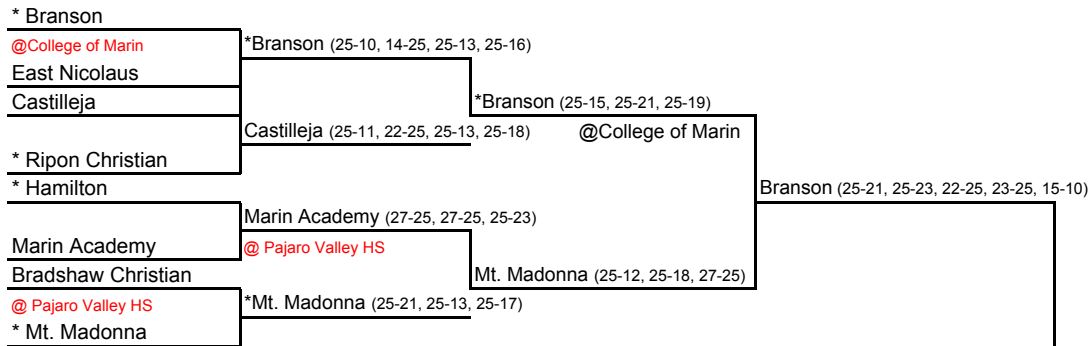

2009 CIF STATE VOLLEYBALL CHAMPIONSHIPS NORTHERN CALIFORNIA - DIVISION V

www.cifstate.org

Round I, NOV. 23 Home Sites	ROUND I, NOV. 24 Home Sites	ROUND II, NOV. 28 Home Sites	NORCAL FINALS, DEC. 1 Home Sites	STATE FINALS, DEC. 5 10:00 am, Bren Center UC Irvine