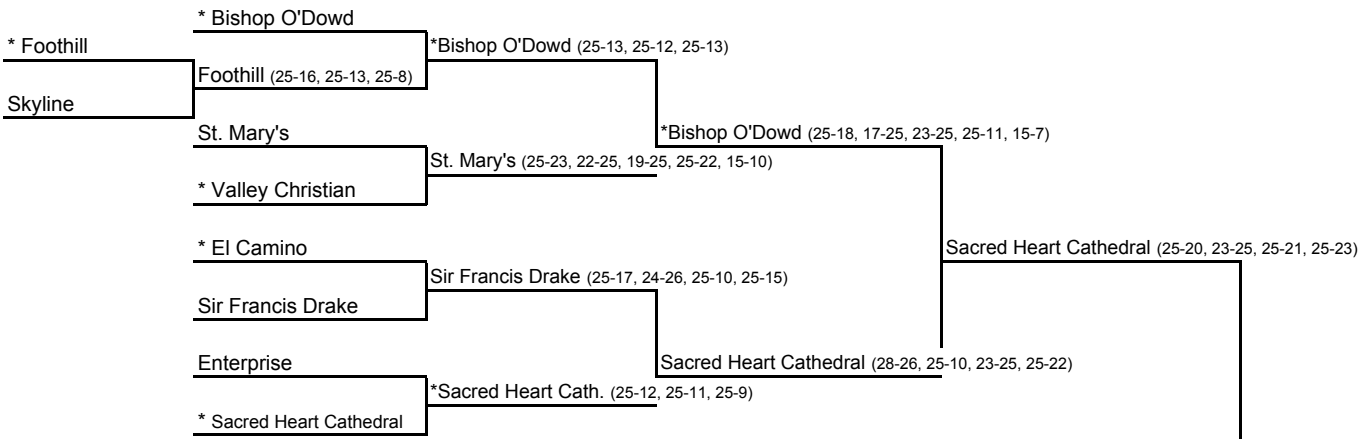

2009 CIF STATE VOLLEYBALL CHAMPIONSHIPS NORTHERN CALIFORNIA - DIVISION III

www.cifstate.org

Round I, NOV. 23 Home Sites   **ROUND I, NOV. 24** Home Sites   **ROUND II, NOV. 28** Home Sites   **NORCAL FINALS, DEC. 1** Home Sites   **STATE FINALS, DEC. 5** 2:00 pm, Bren Center UC Irvine