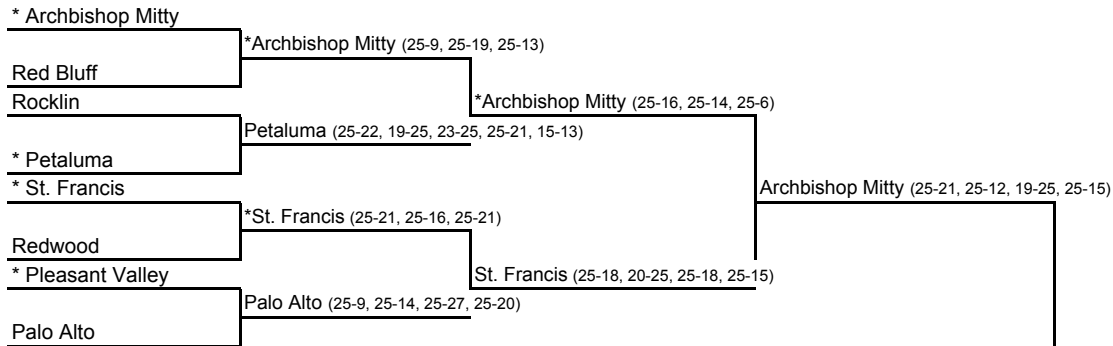

2009 CIF STATE VOLLEYBALL CHAMPIONSHIPS NORTHERN CALIFORNIA - DIVISION II

www.cifstate.org

Round I, NOV. 23 Home Sites   **ROUND I, NOV. 24** Home Sites   **ROUND II, NOV. 28** Home Sites   **NORCAL FINALS, DEC. 1** Home Sites   **STATE FINALS, DEC. 5** 5:00 pm, Bren Center UC Irvine