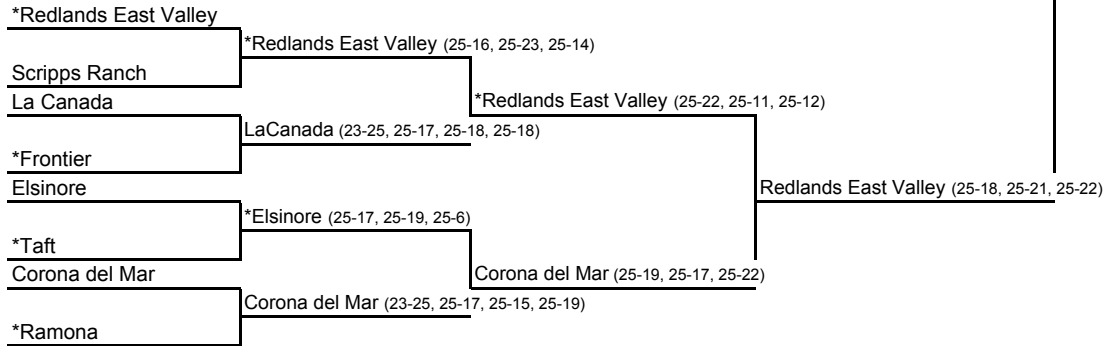

SOUTHERN CALIFORNIA - DIVISION II

Round I, NOV. 23 Home Sites   **ROUND I, NOV. 24** Home Sites   **ROUND II, NOV. 28** Home Sites   **SOCAL FINALS, DEC. 1** Home Sites   **STATE FINALS, DEC. 5** 5:00 pm, Bren Center UC Irvine