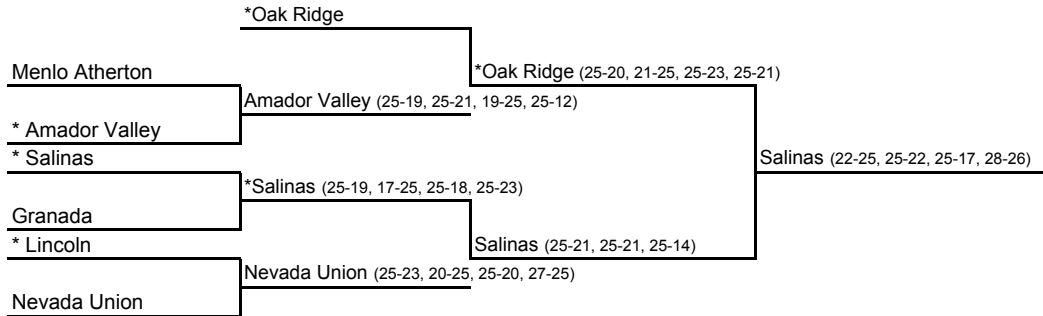

2009 CIF STATE VOLLEYBALL CHAMPIONSHIPS NORTHERN CALIFORNIA - DIVISION I

FARMERS

www.cifstate.org

Round I, NOV. 23
Home Sites

ROUND I, NOV. 24
Home Sites

ROUND II, NOV. 28
Home Sites

NORCAL FINALS, DEC. 1
Home Sites

STATE FINALS, DEC. 5
7:00 pm, Bren Center,
UC Irvine

- Seeded Teams
- 1 Oak Ridge
 - 2 Nevada Union
 - 3 Salinas
 - 4 Amador Valley

Host Priority

- 1 Oak Ridge, El Dorado Hills (SJS) 27-11
- 2 Salinas, Salinas (CCS) 26-4
- 3 Amador Valley, Pleasanton (NCS) 29-7
- 4 Lincoln, San Francisco (SF) 31-5
- 5 Nevada Union, Grass Valley (SJS) 34-10
- 6 Menlo Atherton, Atherton (CCS) 21-8
- 7 Granada, Livermore (NCS) 23-4