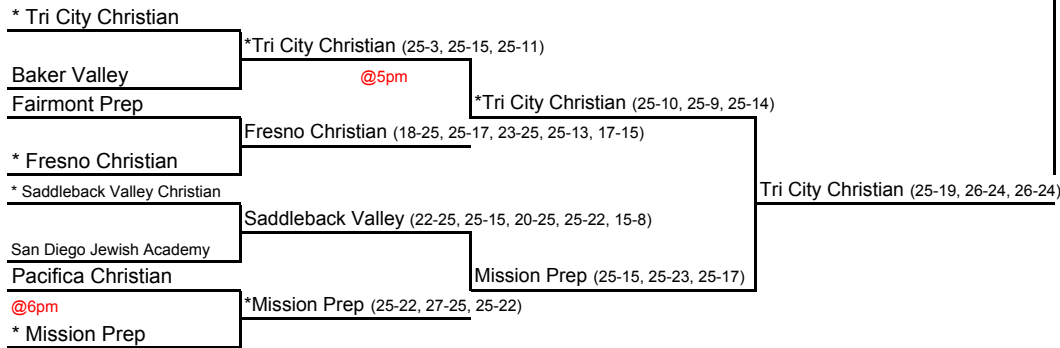

DIVISION IV CHAMPIONSHIP:

* Denotes host school. Match played at host school at 7 pm, unless otherwise noted.
Host school determined by asterisk in first round and by host priority in subsequent rounds.

Seeded Teams

- 1 Branson
- 2 Mt. Madonna
- 3 Hamilton
- 4 Castilleja

Host Priority

- | | |
|---------------------------------------|--|
| 1 Branson, Ross (NCS) 31-5 | 5 Castilleja, Palo Alto (CCS) 17-12 |
| 2 Mt. Madonna, Watsonville (CCS) 24-6 | 6 Marin Academy, San Rafael (NCS) 27-9 |
| 3 Hamilton, Hamilton (NS) 36-5 | 7 Bradshaw Christian, Sacramento (SJS) 25-11 |
| 4 Ripon Christian, Ripon (SJS) 17-16 | 8 East Nicolaus, East Nicolaus (NS) 23-7 |

Branson
(22-25, 25-15, 25-16, 28-26)

SOUTHERN CALIFORNIA - DIVISION V

Round I, NOV. 23 Home Sites	ROUND I, NOV. 24 Home Sites	ROUND II, NOV. 28 Home Sites	SOCAL FINALS, DEC. 1 Home Sites	STATE FINALS, DEC. 5 10:00 am, Bren Center UC Irvine
---------------------------------------	---------------------------------------	--	---	---