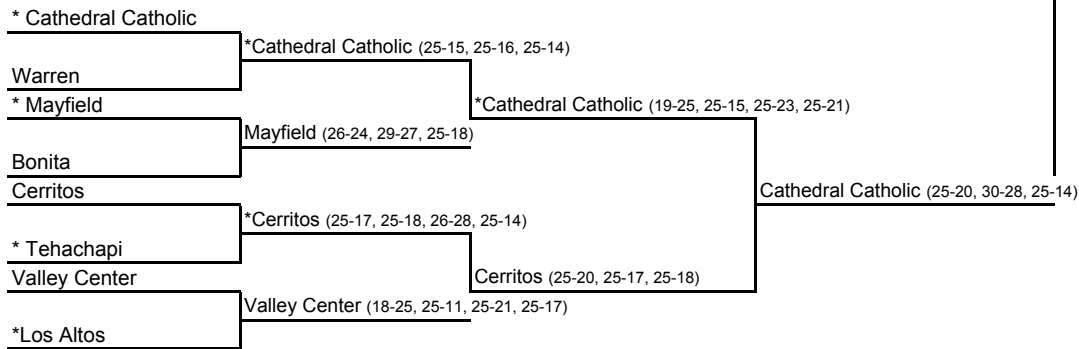

SOUTHERN CALIFORNIA - DIVISION III

Round I, NOV. 23 Home Sites   **ROUND I, NOV. 24** Home Sites   **ROUND II, NOV. 28** Home Sites   **SOCAL FINALS, DEC. 1** Home Sites   **STATE FINALS, DEC. 5** 2:00 pm, Bren Center UC Irvine