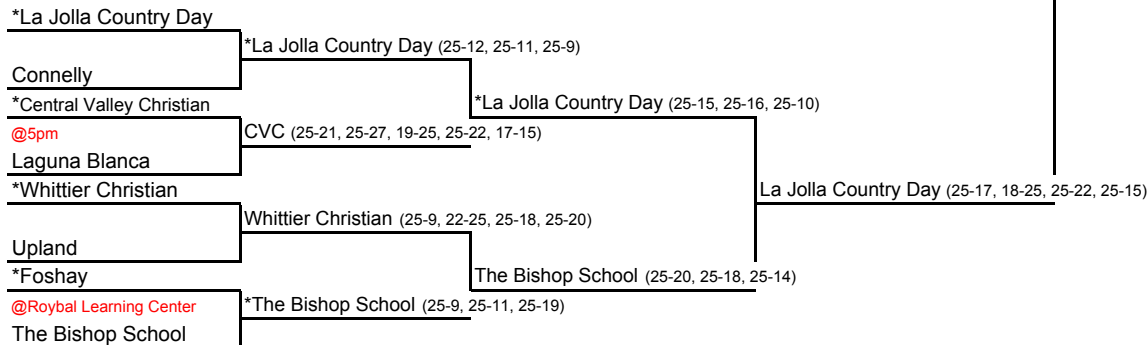

Seeded Teams	Host Priority	
1 La Jolla Country Day	1 La Jolla Country Day, La Jolla (SD) 31-1	5 Laguna Blanca, Santa Barbara (SS) 13-2
2 The Bishop School	2 The Bishop School, La Jolla (SD) 28-8	6 Upland C. A., Rancho Cucamonga (SS) 19-0
3 Whittier Christian	3 Whittier Christian, La Habra (SS) 25-2	7 Foshay Learning Center, L.A. (LA) 17-0
4 Central Valley Christian	4 Central Valley Christian, Visalia (C) 29-3	8 Connelly, Anaheim (SS) 26-3

DIVISION IV CHAMPIONSHIP:

* Denotes host school. Match played at host school at 7 pm, unless otherwise noted.
Host school determined by asterisk in first round and by host priority in subsequent rounds.