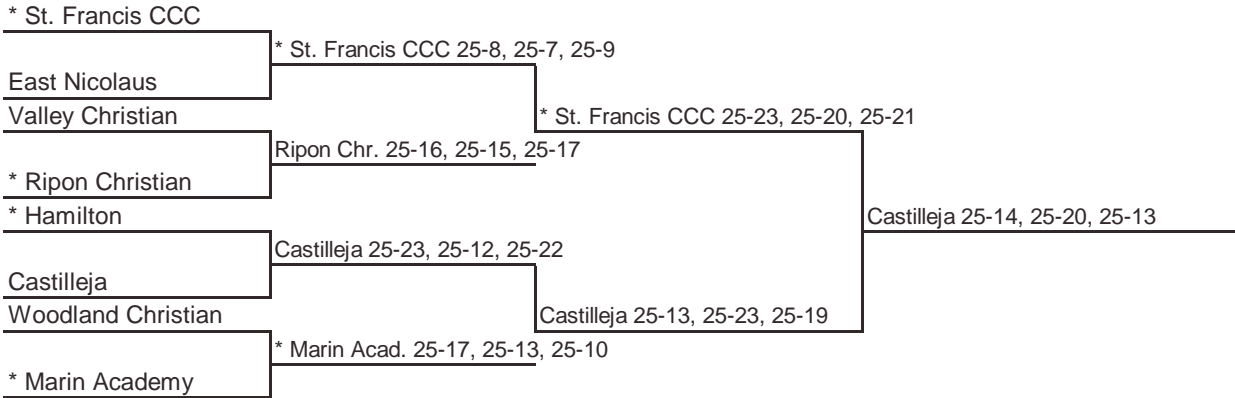

2008 CIF STATE VOLLEYBALL CHAMPIONSHIPS NORTHERN CALIFORNIA - DIVISION V

FARMERS

www.cifstate.org

ROUND I, NOV. 25
Home Sites

ROUND II, NOV. 29
Home Sites

NORCAL FINALS, DEC. 2
Home Sites

STATE FINALS, DEC. 6
10:00 am, Bren Center, UC Irvine

1. **Seeded Teams**
2. 1 St. Francis CCC
   - 2 Marin Academy
   - 3 Hamilton
   - 4 Ripon Christian

1. **Host Priority**
2. 1 St. Francis CCC, Watsonvle (CCS) 22-12
   - 2 Marin Academy, San Rafael (NCS) 28-8
   - 3 Hamilton (NS) 34-5
   - 4 Ripon Christian, Ripon (SJS) 21-15
   - 5 Valley Christian, Dublin (NCS) 22-7
   - 6 Castilleja, Palo Alto (CCS) 14-16
   - 7 Woodland Christian, Wdln (SJS) 23-9
   - 8 East Nicolaus (NS) 19-8

CASTILLEJA

SOUTHERN CALIFORNIA - DIVISION V

ROUND I, NOV. 25
Home Sites

ROUND II, NOV. 29
Home Sites

SO CAL FINALS, DEC. 2
Home Sites

STATE FINALS, DEC. 6
10:00 am, Bren Center, UC Irvine