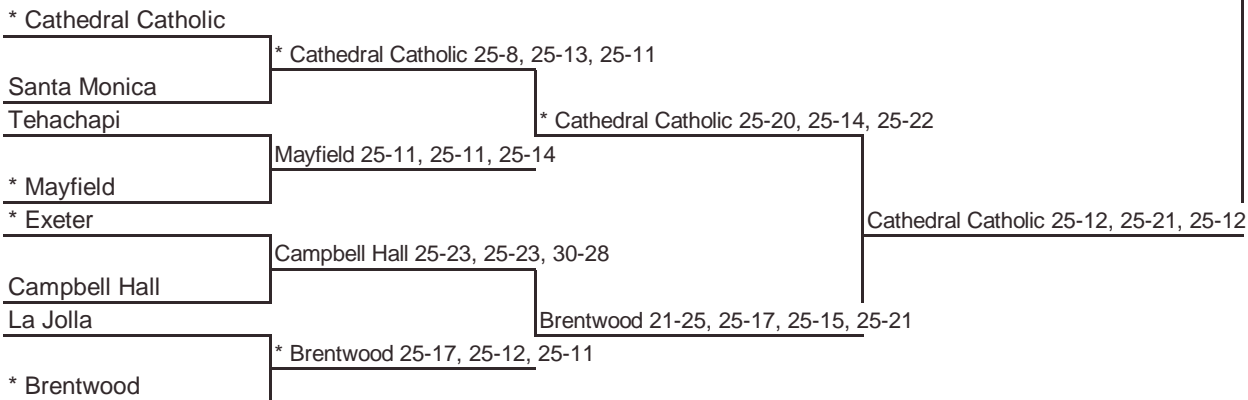

# SOUTHERN CALIFORNIA - DIVISION III

**ROUND I, NOV. 25**  
Home Sites

**ROUND II, NOV. 29**  
Home Sites

**SO CAL FINALS, DEC. 2**  
Home Sites

**STATE FINALS, DEC. 6**  
2:00 pm, Bren Center, UC Irvine

**Seeded Teams**

- 1 Cathedral Catholic
- 2 Brentwood
- 3 Exeter
- 4 Mayfield

**Host Priority**

- 1 Cathedral Cath., San Diego (SDS) 30-4
- 2 Brentwood, Los Angeles, (SS) 24-4
- 3 Exeter (CS) 29-4
- 4 Mayfield Senior, Pasadena (SS) 25-5-1
- 5 Tehachapi (CS) 20-4
- 6 Campbell Hall, No. Hollywood (SS) 17-8
- 7 La Jolla (SDS) 24-12
- 8 Santa Monica (SS) 24-2