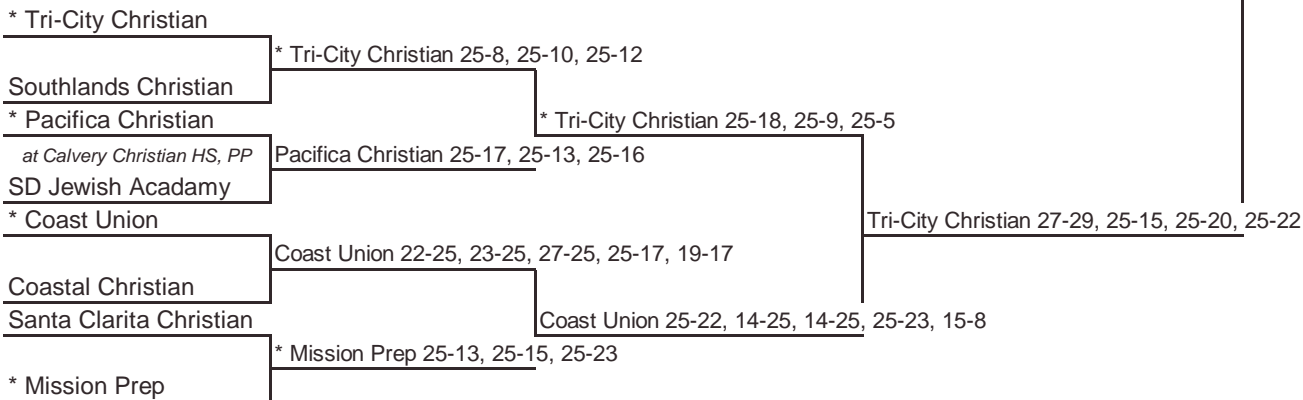

# SOUTHERN CALIFORNIA - DIVISION V

**ROUND I, NOV. 25**  
Home Sites

**ROUND II, NOV. 29**  
Home Sites

**SO CAL FINALS, DEC. 2**  
Home Sites

**STATE FINALS, DEC. 6**  
10:00 am, Bren Center, UC Irvine

- Seeded Teams**
- 1 Tri-City Christian
  - 2 Mission Prep
  - 3 Coast Union
  - 4 Pacifica Christian