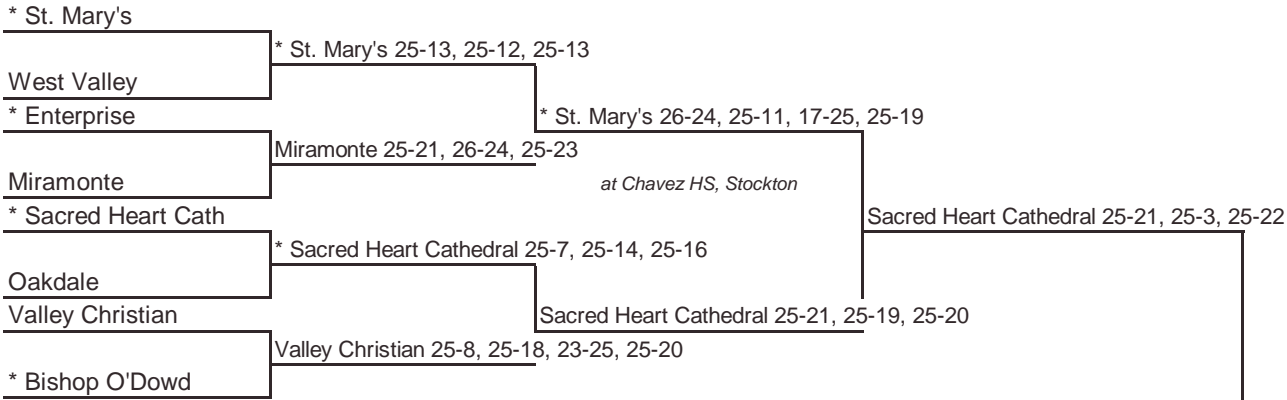

2008 CIF STATE VOLLEYBALL CHAMPIONSHIPS NORTHERN CALIFORNIA - DIVISION III

FARMERS

www.cifstate.org

ROUND I, NOV. 25
Home Sites

ROUND II, NOV. 29
Home Sites

NORCAL FINALS, DEC. 2
Home Sites

STATE FINALS, DEC. 6
2:00 pm, Bren Center, UC Irvine

Seeded Teams

- 1 St. Mary's
- 2 Bishop O'Dowd
- 3 Sacred Heart Cath.
- 4 Miramonte

Host Priority

- 1 St. Mary's, Stockton (SJS) 30-5
- 2 Bishop O'Dowd, Oakland (NCS) 34-3
- 3 Sacred Heart Cath., SF (CCS) 31-9
- 4 Enterprise, Redding (NS) 18-16
- 5 Miramonte, Orinda (NCS) 36-5
- 6 Valley Christian, San Jose (CCS) 33-9
- 7 Oakdale (SJS) 30-4
- 8 West Valley, Cottonwood (NS) 33-9

CATHEDRAL CATHOLIC

SOUTHERN CALIFORNIA - DIVISION III

ROUND I, NOV. 25
Home Sites

ROUND II, NOV. 29
Home Sites

SO CAL FINALS, DEC. 2
Home Sites

STATE FINALS, DEC. 6
2:00 pm, Bren Center, UC Irvine