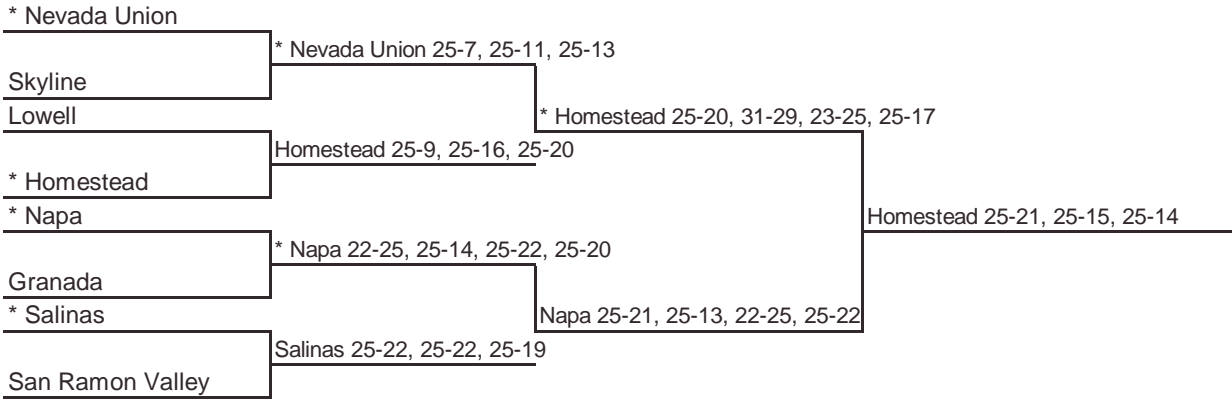

# 2008 CIF STATE VOLLEYBALL CHAMPIONSHIPS NORTHERN CALIFORNIA - DIVISION I

FARMERS

www.cifstate.org

**ROUND I, NOV. 25**  
Home Sites

**ROUND II, NOV. 29**  
Home Sites

**NORCAL FINALS, DEC. 2**  
Home Sites

**STATE FINALS, DEC. 6**  
7:00 pm, Bren Center, UC Irvine

**Seeded Teams**

- 1 Nevada Union
- 2 San Ramon Valley
- 3 Napa
- 4 Homestead

**Host Priority**

- 1 Nevada Union, Grass Valley (SJS) 29-9
- 2 San Ramon Valley, Danville (NCS) 32-10
- 3 Homestead, Cupertino (CCS) 27-8
- 4 Lowell, San Francisco (SFS) 21-7
- 5 Skyline, Oakland (OS) 11-3
- 6 Napa (SJS), 32-6
- 7 Salinas (CCS) 23-8
- 8 Granada, Livermore (NCS) 25-9

LA COSTA CANYON