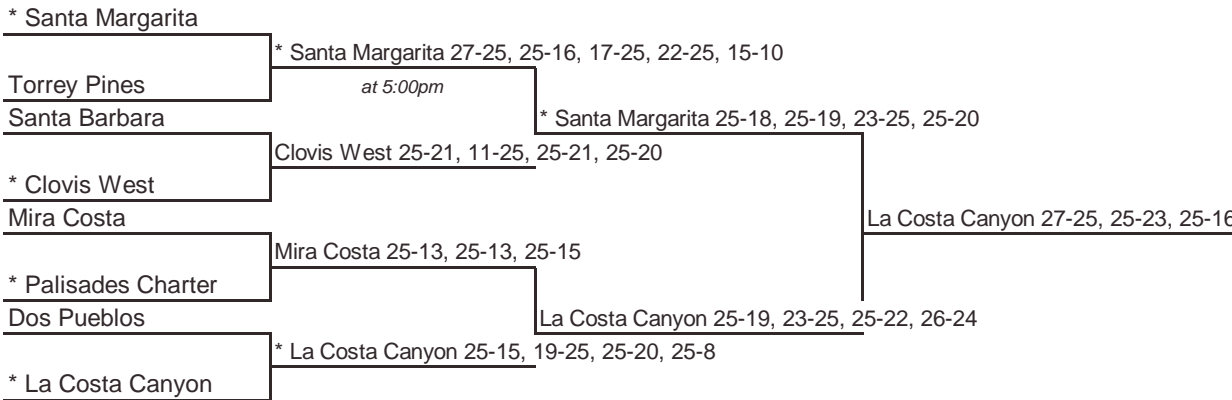

**STATE FINALS, DEC. 6**  
7:00 pm, Bren Center, UC Irvine

**Seeded Teams**

- 1 Nevada Union
- 2 San Ramon Valley
- 3 Napa
- 4 Homestead

**Host Priority**

- 1 Nevada Union, Grass Valley (SJS) 29-9
- 2 San Ramon Valley, Danville (NCS) 32-10
- 3 Homestead, Cupertino (CCS) 27-8
- 4 Lowell, San Francisco (SFS) 21-7
- 5 Skyline, Oakland (OS) 11-3
- 6 Napa (SJS), 32-6
- 7 Salinas (CCS) 23-8
- 8 Granada, Livermore (NCS) 25-9

LA COSTA CANYON

# SOUTHERN CALIFORNIA - DIVISION I

**ROUND I, NOV. 25**  
Home Sites

**ROUND II, NOV. 29**  
Home Sites

**SO CAL FINALS, DEC. 2**  
Home Sites

**STATE FINALS, DEC. 6**  
7:00 pm, Bren Center, UC Irvine

**Seeded Teams**

- 1 Santa Margarita
- 2 La Costa Canyon
- 3 Mira Costa
- 4 Clovis West

**Host Priority**

- 1 Santa Margarita, Rancho S.M. (SS) 25-7
- 2 La Costa Canyon, Carlsbad (SDS) 33-1
- 3 Clovis West, Clovis (CS) 25-5
- 4 Palisades Charter, Pac. Plsds (LAS) 17-1
- 5 Mira Costa, Manhattan Bch (SS) 27-4
- 6 Santa Barbara (SS) 21-6
- 7 Dos Pueblos, Goleta (SS) 29-5
- 8 Torrey Pines, San Diego (SDS) 21-9