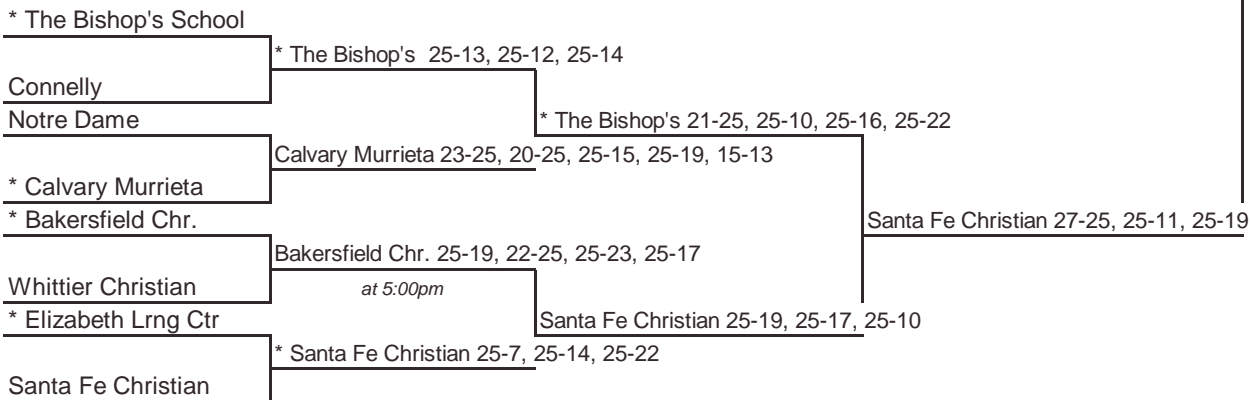

**SANTA FE CHRISTIAN**

# SOUTHERN CALIFORNIA - DIVISION IV

**ROUND I, NOV. 25**  
Home Sites

**ROUND II, NOV. 29**  
Home Sites

**SO CAL FINALS, DEC. 2**  
Home Sites

**STATE FINALS, DEC. 6**  
12:00 pm, Bren Center, UC Irvine

**Seeded Teams**